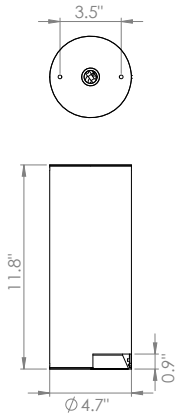

Pop-07-Ø-120

Ceiling

TYPE:

PROJECT NAME:

*Ceiling lamp available in two diameters Ø 6,0cm. and Ø 12,0cm.,
black painted (Code 02) and white painted (Code 06).*

SPECIFICATION SHEET

Luminart[®]

WWW.LUMINARTLIGHTING.COM

Pop-07-Ø-120

Ceiling

TYPE:

PROJECT NAME:

Code

P07.52S.XX	2700°	©
Led	500m/A	
lm	2494	
Watt	18,1W	
lm/W	138	
CRI	85	
	24°	
IP	54	

Code

P07.53S.XX	3000°	©
Led	500m/A	
lm	2611	
Watt	18,1W	
lm/W	144	
CRI	85	
	24°	
IP	54	

Code

P07.54S.XX	4000°	©
Led	500m/A	
lm	2697	
Watt	18,1W	
lm/W	149	
CRI	85	
	24°	
IP	54	

INPUT VOLTAGE 120V

INSTALLATION NOTE: Comes with 4" ROUND BACKPLATE to cover the junction box