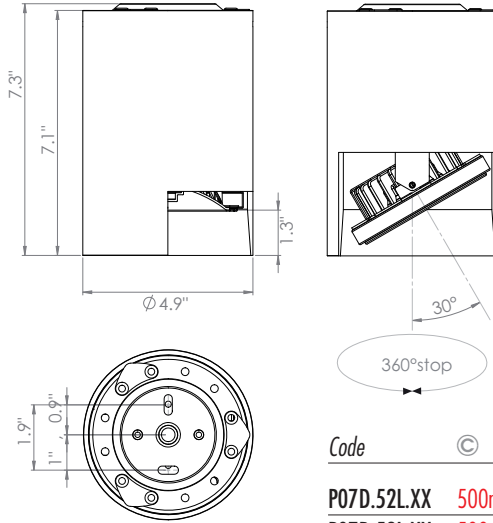

Pop-07-Ø-125-Dynamic TYPE:

Ceiling

PROJECT NAME:

*Ceiling lamp with recessed and adjustable bulb: laterally at rotatable to 360° and frontally at tiltable to 30° which allows to easy direction of light.
Structure available in colours: Code 02: black painted metal. Code 06: white painted metal.*

SPECIFICATION SHEET

Luminart®

WWW.LUMINARTLIGHTING.COM

Pop-07-Ø-125-Dynamic TYPE:

Ceiling

PROJECT NAME:

Code	©	K°	lm	Watt	lm/W	CRI	▲	IP
P07D.52L.XX	500m/A led	2700	2020	18,4	110	85	60°	20
P07D.53L.XX	500m/A led	3000	2140	18,4	116	85	60°	20
P07D.54L.XX	500m/A led	4000	2236	18,4	121	85	60°	20
P07D.52S.XX	500m/A led	2700	2020	18,4	110	85	24°	20
P07D.53S.XX	500m/A led	3000	2140	18,4	116	85	24°	20
P07D.54S.XX	500m/A led	4000	2236	18,4	121	85	24°	20
P07D.52T.XX	500m/A led	2700	2020	18,4	110	85	12°	20
P07D.53T.XX	500m/A led	3000	2140	18,4	116	85	12°	20
P07D.54T.XX	500m/A led	4000	2236	18,4	121	85	12°	20