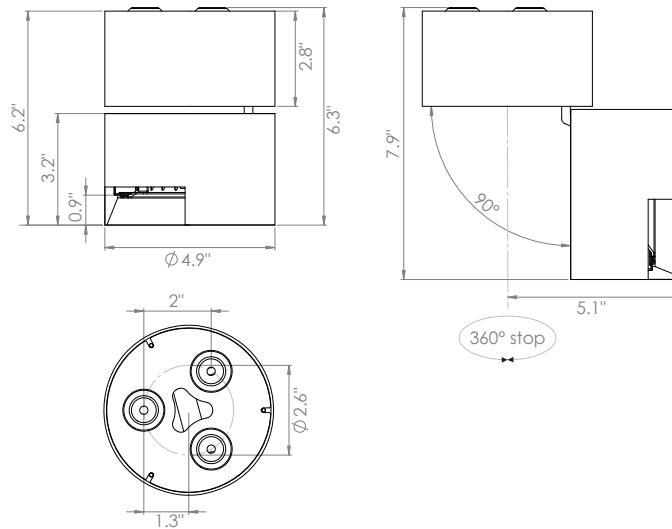

Pop-07-Ø-125-Pull

TYPE:

Ceiling

PROJECT NAME:

Ceiling lamp with recessed and adjustable bulb: tiltable to 90° and rotatable to 360° stop, and allows to easy direction of light. Structure available in colours: Code 02: black painted metal. Code 06: white painted metal.

SPECIFICATION SHEET

Luminart[®]

WWW.LUMINARTLIGHTING.COM

Pop-07-Ø-125-Pull

TYPE:

Ceiling

PROJECT NAME:

Code	©	K°	lm	Watt	lm/W	CRI	▲	IP
P07P.52L.XX	500m/A led	2700	2020	18,4	110	85	60°	20
P07P.53L.XX	500m/A led	3000	2140	18,4	116	85	60°	20
P07P.54L.XX	500m/A led	4000	2236	18,4	121	85	60°	20
P07P.52S.XX	500m/A led	2700	2020	18,4	110	85	24°	20
P07P.53S.XX	500m/A led	3000	2140	18,4	116	85	24°	20
P07P.54S.XX	500m/A led	4000	2236	18,4	121	85	24°	20
P07P.52T.XX	500m/A led	2700	2020	18,4	110	85	12°	20
P07P.53T.XX	500m/A led	3000	2140	18,4	116	85	12°	20
P07P.54T.XX	500m/A led	4000	2236	18,4	121	85	12°	20