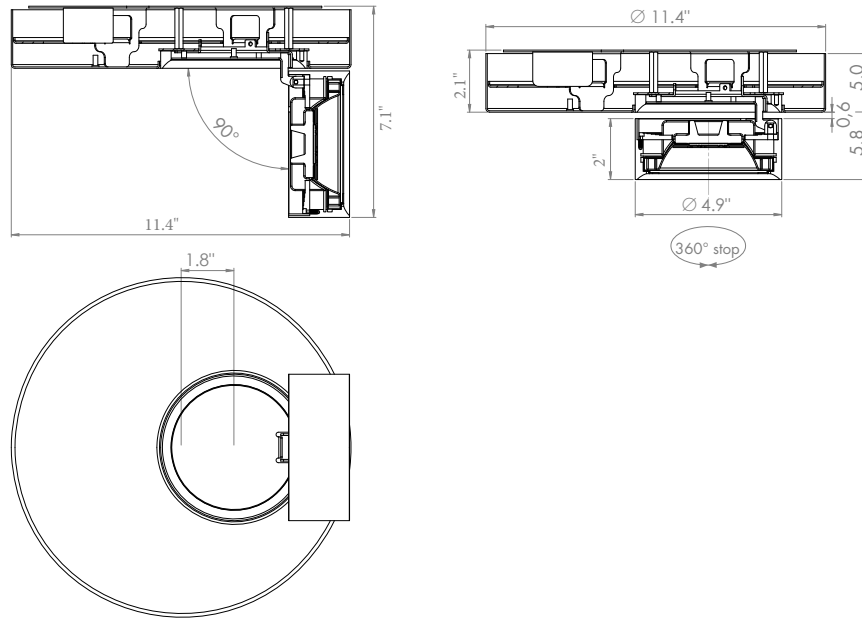

Pop-30-Sun-Pull

Ceiling

TYPE:

PROJECT NAME:

*Ceiling lamp with adjustable bulb: rotatable to 360° and tiltable to 20°, allows an easy orientation of the light.
Structure available in colours: Code 02: black painted metal. Code 06: white painted metal.*

SPECIFICATION SHEET

Luminart®

WWW.LUMINARTLIGHTING.COM

Pop-30-Sun-Pull

TYPE:

Ceiling

PROJECT NAME:

Code	©	K°	lm	Watt	lm/W	CRI	▲	IP
P30P.42L.XX	350m/A Led	2700	1792	12,3	146	85	80°	20
LOHD P30P.43L.XX	350m/A Led	3000	1876	12,3	153	85	80°	20
P30P.44L.XX	350m/A Led	4000	1938	12,3	158	85	80°	20
P30P.52M.XX	350m/A Led	2700	1792	12,3	146	85	32°	20
LOCS P30P.53M.XX	350m/A Led	3000	1876	12,3	153	85	32°	20
P30P.54M.XX	350m/A Led	4000	1938	12,3	158	85	32°	20
P30P.52S.XX	350m/A Led	2700	1792	12,3	146	85	24°	20
LOCS P30P.53S.XX	350m/A Led	3000	1876	12,3	153	85	24°	20
P30P.54S.XX	350m/A Led	4000	1938	12,3	158	85	24°	20