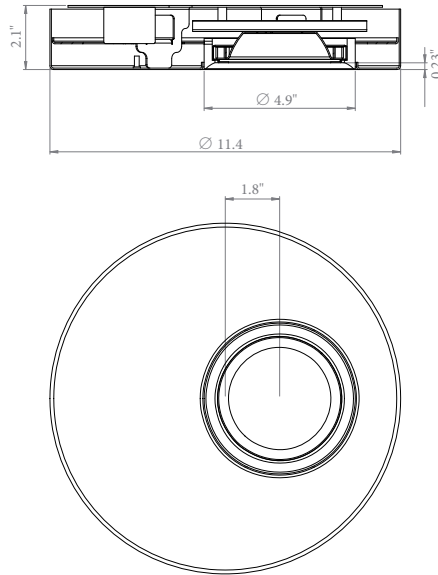

# Pop-30-Sun-Static

Ceiling

TYPE:

PROJECT NAME:

Code	©	K°	lm	Watt	lm/W	CRI	▲	IP
L17P30S.62L.XX	500m/A Led	2700	2494	18,1	138	85	▲	80° 40
L17P30S.63L.XX	500m/A Led	3000	2611	18,1	144	85	▲	80° 40
L17P30S.64L.XX	500m/A Led	4000	2697	18,1	149	85	▲	80° 40