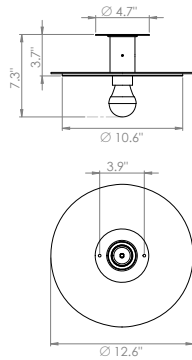

# Pop-33-Host

Ceiling

TYPE:

PROJECT NAME:

---

*Ceiling fixture for interior lighting with E26 Led lamp, consisting of an upper horizontal Ø 32cm mat black metal plate and a lower Ø 27cm brushed brass plate with transparent paint. To avoid glare, a brass ring sits on the upper part of the Led lamp. Non dimmable.*

# Pop-33-Host

Ceiling

TYPE:

PROJECT NAME:

Code	Ⓛ
<b>L17P33.12L.2B</b>	2700°
lm	800
Watt	7W
lm/W	114
CRI	80
IP	20

INPUT VOLTAGE 120V

SPECIFICATION SHEET

**Luminart**<sup>®</sup>