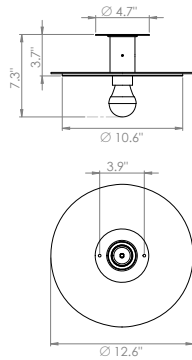

Pop-33-Host

Ceiling

TYPE:

PROJECT NAME:

Ceiling fixture for interior lighting with E26 Led lamp, consisting of an upper horizontal Ø 32cm mat black metal plate and a lower Ø 27cm brushed brass plate with transparent paint. To avoid glare, a brass ring sits on the upper part of the Led lamp. Non dimmable.

SPECIFICATION SHEET

Luminart[®]

WWW.LUMINARTLIGHTING.COM

Pop-33-Host

Ceiling

TYPE:

PROJECT NAME:

Code	Ⓛ
P33.12L.2B	2700°
Led no dimmable	220 - 240V
lm	800
Watt	7W
lm/W	114
CRI	80
IP	20