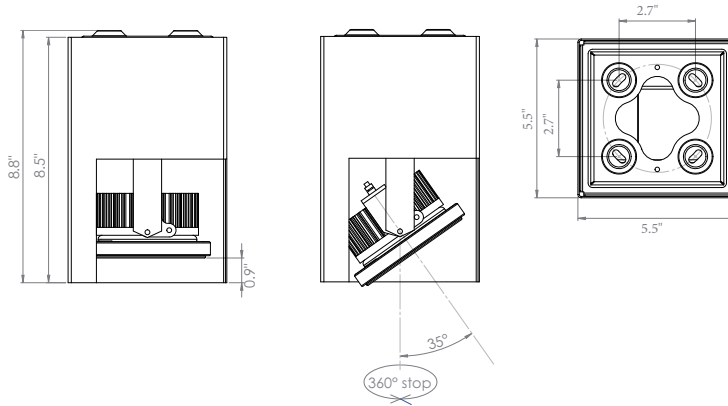

# Tim-02

Ceiling

TYPE:

PROJECT NAME:

*Square ceiling lamp. Recessed and adjustable bulb. Structure available in the following colours: Code 02: black painted metal. Code 06: white painted metal.*

SPECIFICATION SHEET

**Luminart**<sup>®</sup>

WWW.LUMINARTLIGHTING.COM

**TYPE:**

Ceiling

**PROJECT NAME:**

Code	Ⓢ	K°	lm	Watt	lm/W	CRI	▲	IP
T02.62L.XX	700m/A led	2700	2683	26,9	100	85	60°	20
T02.63L.XX	700m/A led	3000	2842	26,9	106	85	60°	20
T02.64L.XX	700m/A led	4000	2969	26,9	110	85	60°	20
T02.62S.XX	700m/A led	2700	2683	26,9	100	85	24°	20
T02.63S.XX	700m/A led	3000	2842	26,9	106	85	24°	20
T02.64S.XX	700m/A led	4000	2969	26,9	110	85	24°	20
T02.62T.XX	700m/A led	2700	2683	26,9	100	85	12°	20
T02.63T.XX	700m/A led	3000	2842	26,9	106	85	12°	20
T02.64T.XX	700m/A led	4000	2969	26,9	110	85	12°	20
Code	Ⓢ	K°	lm	Watt	lm/W	CRI	▲	IP
T02.535.XX	653	—	—	50	—	—	—	20

INPUT VOLTAGE 120V