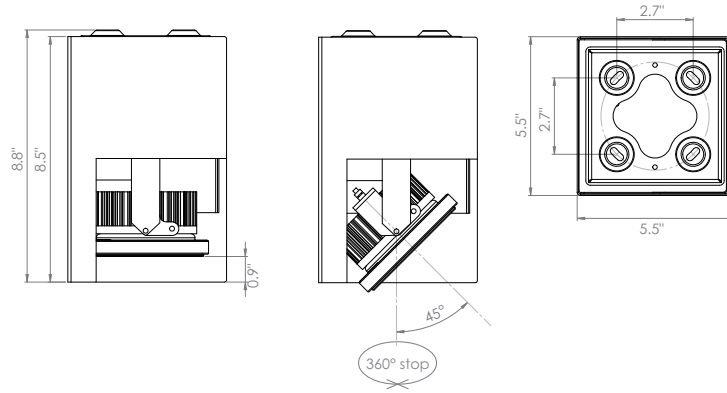

Tim-03

Ceiling

TYPE:

PROJECT NAME:

Square ceiling lamp with an opened side. Recessed and adjustable bulb. Structure available in colours: Code 02: black painted metal. Code 06: white painted metal.

Tim-03

Ceiling

TYPE:

PROJECT NAME:

Code	Ⓢ	K°	lm	Watt	lm/W	CRI	▲	IP
L17T03.62L.XX	700m/A led	2700	2683	26,9	100	85	60°	20
L17T03.63L.XX	700m/A led	3000	2842	26,9	106	85	60°	20
L17T03.64L.XX	700m/A led	4000	2969	26,9	110	85	60°	20
L17T03.62S.XX	700m/A led	2700	2683	26,9	100	85	24°	20
L17T03.63S.XX	700m/A led	3000	2842	26,9	106	85	24°	20
L17T03.64S.XX	700m/A led	4000	2969	26,9	110	85	24°	20
L17T03.62T.XX	700m/A led	2700	2683	26,9	100	85	12°	20
L17T03.63T.XX	700m/A led	3000	2842	26,9	106	85	12°	20
L17T03.64T.XX	700m/A led	4000	2969	26,9	110	85	12°	20
Code	Ⓢ	K°	lm	Watt	lm/W	CRI	▲	IP
L17T03.535.XX	653	—	—	50	—	—	—	20