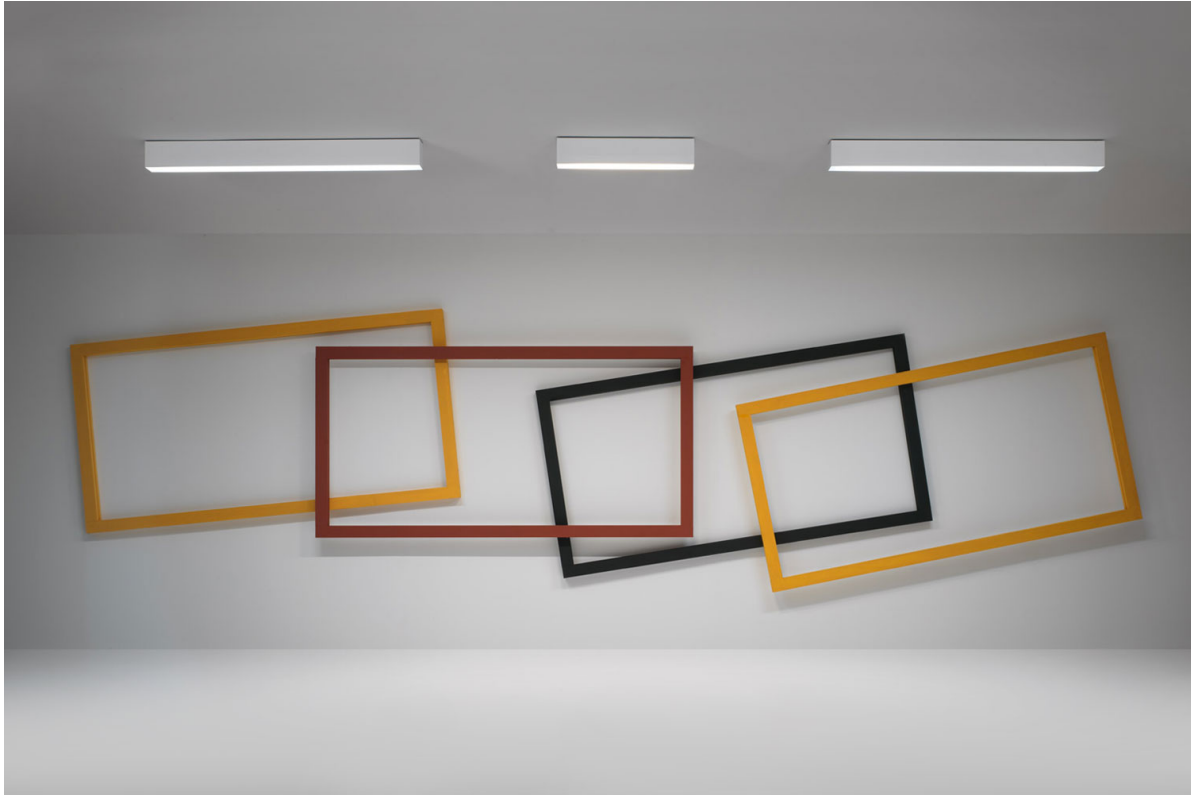

Tim-25-60-120

Ceiling

TYPE:

PROJECT NAME:

*Ceiling lamp for interiors available in dimensions: 25x7,0cm (Code: T25)
60x7,0cm (Code: T60) - 120x7,0cm (Code: T120). Structure available in colours:
Code 02: black painted metal. Code 06: white painted metal.*

SPECIFICATION SHEET

Tim-25-60-120

TYPE:

Ceiling

PROJECT NAME:

Code	©	K°	lm	Watt	lm/W	CRI	▲	IP	L _{cm}
<u>L17T25.63L.XX</u>	700m/A led	3000	2030	17,0	121	85	104°	20	9.8
<u>L17T60.63L.XX</u>	700m/A led	3000	4120	34,2	120	85	104°	20	23.6
<u>L17T120.63L.XX</u>	700m/A led	3000	8240	68,4	120	85	104°	20	47.2

INPUT VOLTAGE 120V

INSTALLATION NOTE: Comes with 4" x 4" SQUARE BACKPLATE to cover the junction box

SPECIFICATION SHEET