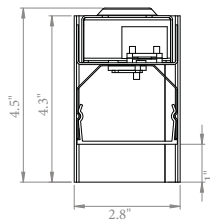

Tim-25-60-120

Ceiling

TYPE:

PROJECT NAME:

*Ceiling lamp for interiors available in dimensions: 25x7,0cm (Code: T25)
60x7,0cm (Code: T60) - 120x7,0cm (Code: T120). Structure available in colours:
Code 02: black painted metal. Code 06: white painted metal.*

SPECIFICATION SHEET

Tim-25-60-120

TYPE:

Ceiling

PROJECT NAME:

Code	©	K°	lm	Watt	lm/W	CRI	▲	IP	L _{cm}
<u>L17T25.63L.XX</u>	700m/A led	3000	2030	17,0	121	85	104°	20	9.8
<u>L17T60.63L.XX</u>	700m/A led	3000	4120	34,2	120	85	104°	20	23.6
<u>L17T120.63L.XX</u>	700m/A led	3000	8240	68,4	120	85	104°	20	47.2

INPUT VOLTAGE 120V

INSTALLATION NOTE: Comes with 4" x 4" SQUARE BACKPLATE to cover the junction box

SPECIFICATION SHEET