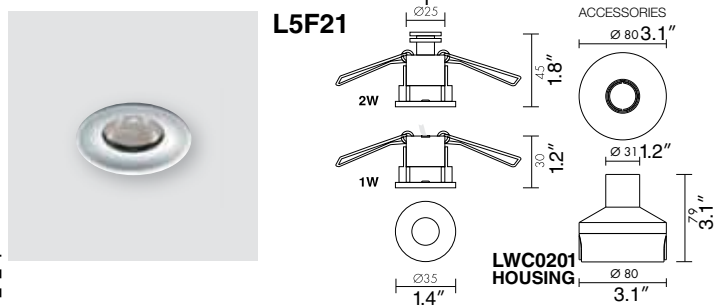

AYES 2

LED

TYPE:

PROJECT NAME:

MODEL #	WATT	LED	OPTICS	FINISH	VOLTAGE
---------	------	-----	--------	--------	---------

DESCRIPTION:

Ornamental recessed spotlight with springs; diffused light. Easy to install in solid walls with housing. LWC0201. Provided wired with a 1.5 m cable.

INSTALLATION NOTE:

Must be wired in series when two or more are wired together with same driver.

SPOT LIGHT

AYES 2 Dimensions

OPTICS D. DIFFUSED BEAM

OPTICS D. DIFFUSED BEAM

OPTICS S.10° M.25° L.40° W.WALL WASHER BEAM

OPTICS S.10° M.25° L.40° W.WALL WASHER BEAM

VOLTAGE 120V 220V 277V

WATTAGE 1W 2W

FINISH

C.CHROMED D.GOLD 24K

S.NICKEL MATT W.WHITE

LED COLORS

0. 5000K WHITE 1. BLUE