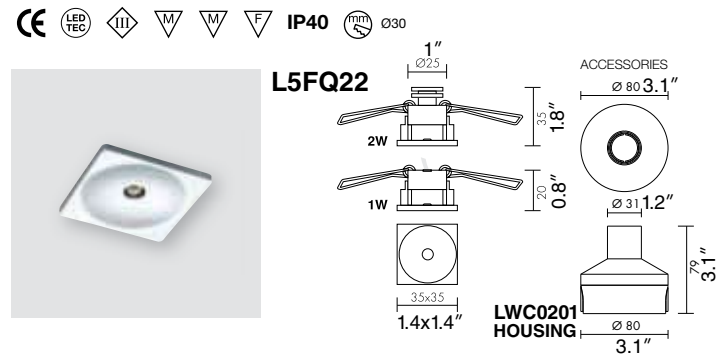

AYES 2

LED

TYPE:

PROJECT NAME:

MODEL #	WATT	LED	OPTICS	FINISH	VOLTAGE
---------	------	-----	--------	--------	---------

DESCRIPTION:

Ornamental recessed spotlight with springs; diffused light. Easy to install in solid walls with housing. LWC0201. Provided wired with a 1.5 m cable.

INSTALLATION NOTE:

Must be wired in series when two or more are wired together with same driver.

SPOT LIGHT

AYES 2 Dimensions

OPTICS D. DIFFUSED BEAM

OPTICS D. DIFFUSED BEAM

OPTICS S.10° M.25° L.40° W.WALL WASHER BEAM

OPTICS S.10° M.25° L.40° W.WALL WASHER BEAM

VOLTAGE 120V 220V 277V

WATTAGE 1W 2W

FINISH

C.CHROMED D.GOLD 24K

S.NICKEL MATT W.WHITE

LED COLORS

0. 5000K WHITE 1. BLUE