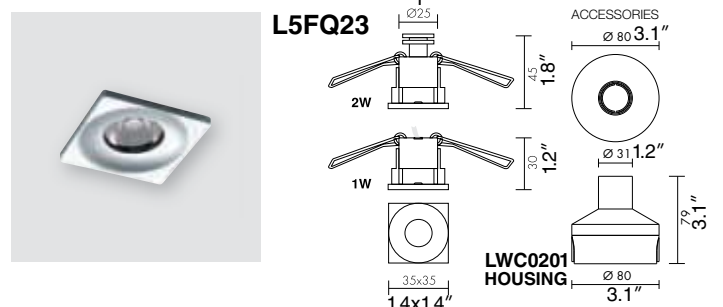

AYES 2

LED

TYPE:

PROJECT NAME:

MODEL #	WATT	LED	OPTICS	FINISH	VOLTAGE
---------	------	-----	--------	--------	---------

DESCRIPTION:

Ornamental recessed spotlight with springs; diffused light. Easy to install in solid walls with housing. LWC0201. Provided wired with a 1.5 m cable.

INSTALLATION NOTE:

Must be wired in series when two or more are wired together with same driver.

SPOT LIGHT

AYES 2 Dimensions

OPTICS D. DIFFUSED BEAM

OPTICS D. DIFFUSED BEAM

OPTICS S.10° M.25° L.40° W.WALL WASHER BEAM

OPTICS S.10° M.25° L.40° W.WALL WASHER BEAM

VOLTAGE 120V 220V 277V

WATTAGE 1W 2W

FINISH

C.CHROMED D.GOLD 24K

S.NICKEL MATT W.WHITE

LED COLORS

0. 5000K WHITE 1. BLUE