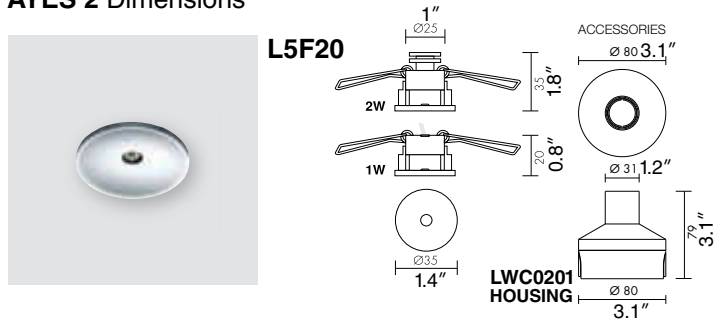

AYES 2

LED

TYPE:

PROJECT NAME:

MODEL #	WATT	LED	OPTICS	FINISH	VOLTAGE
---------	------	-----	--------	--------	---------

DESCRIPTION:

Ornamental recessed spotlight with springs; diffused light. Easy to install in solid walls with housing. LWC0201. Provided wired with a 1.5 m cable.

INSTALLATION NOTE:

Must be wired in series when two or more are wired together with same driver.

SPOT LIGHT

AYES 2 Dimensions

OPTICS D. DIFFUSED BEAM

OPTICS D. DIFFUSED BEAM

OPTICS S.10° M.25° L.40° W.WALL WASHER BEAM

OPTICS S.10° M.25° L.40° W.WALL WASHER BEAM

VOLTAGE 120V 220V 277V

WATTAGE 1W 2W

FINISH

C.CHROMED D.GOLD 24K

S.NICKEL MATT W.WHITE

LED COLORS

0. 5000K WHITE 1. BLUE