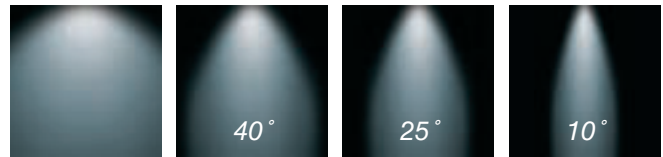

BRITE 3

LED OUTDOOR RATED

TYPE:

PROJECT NAME:

MODEL # WATT LED OPTICS FINISH VOLTAGE

DESCRIPTION:

Drive over outdoor axial spotlight with IP68 rating. AISI 316L steel ferrule; tempered glass 10 mm thick. Can be installed without draining. Provided wired with a 1.5m neoprene cable.

INSTALLATION NOTE:

Must be wired in series when two or more are wired together with same driver.

SPOT LIGHT

BRITE 3 Dimensions

L5CB32

WATTAGE 5W 10W 9W (ONLY FOR RGB)

L5CB33

WATTAGE 5W 10W 9W (ONLY FOR RGB)

VOLTAGE 120V 220V 277V

ACCESSORIES

L5WC0104

LED COLORS

- 0. 5000K WHITE 5. 3000K WHITE
 - 1. BLUE 6. RGB
- (*The RGB color is only for 9W)

FINISH I. STAINLESS

OPTICS

- L. 40° M. 25°
- S. 10° D. DIFFUSED BEAM