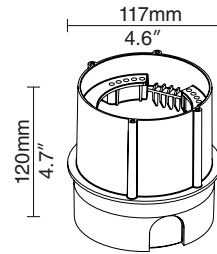

ACCESSORIES

L5WC0104

LED COLORS

1. ☐ 0. 5000K WHITE   ☐ 5. 3000K WHITE
   - ☐ 1. BLUE   ☐ 6. RGB
2. (*The RGB color is only for 9W)

FINISH   ☐ I. STAINLESS

OPTICS

- ☐ L. 40°   ☐ M. 25°
- ☐ S. 10°   ☐ D. DIFFUSED BEAM

SPECIFICATION SHEET

LEDOLOGY®

A **Luminart** BRAND

WWW.LUMINARTLIGHTING.COM