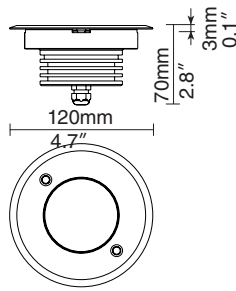

BRITE 3

LED OUTDOOR RATED

TYPE:

PROJECT NAME:

MODEL # WATT LED OPTICS FINISH VOLTAGE

DESCRIPTION:

Drive over outdoor axial spotlight with IP68 rating. AISI 316L steel ferrule; tempered glass 10 mm thick. Can be installed without draining. Provided wired with a 1.5m neoprene cable.

INSTALLATION NOTE:

Must be wired in series when two or more are wired together with same driver.

SPOT LIGHT

BRITE 3 Dimensions

L5CB32

WATTAGE 5W 10W 9W (ONLY FOR RGB)

L5CB33

WATTAGE 5W 10W 9W (ONLY FOR RGB)

VOLTAGE 120V 220V 277V

ACCESSORIES

L5WC0104

LED COLORS

- 0. 5000K WHITE 5. 3000K WHITE
 - 1. BLUE 6. RGB
- (*The RGB color is only for 9W)

FINISH I. STAINLESS

OPTICS

- L. 40° M. 25°
- S. 10° D. DIFFUSED BEAM