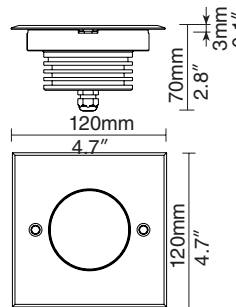

BRITE 3

LED OUTDOOR RATED

TYPE:

PROJECT NAME:

MODEL # WATT LED OPTICS FINISH VOLTAGE

DESCRIPTION:

Drive over outdoor axial spotlight with IP68 rating. AISI 316L steel ferrule; tempered glass 10 mm thick. Can be installed without draining. Provided wired with a 1.5m neoprene cable.

INSTALLATION NOTE:

Must be wired in series when two or more are wired together with same driver.

SPOT LIGHT

BRITE 3 Dimensions

L5CB32

WATTAGE 5W 10W 9W (ONLY FOR RGB)

L5CB33

WATTAGE 5W 10W 9W (ONLY FOR RGB)