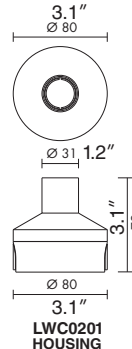

ACCESSORIES

SPECIFICATION SHEET

LEDOLOGY®

A **Luminart** BRAND

WWW.LUMINARTLIGHTING.COM