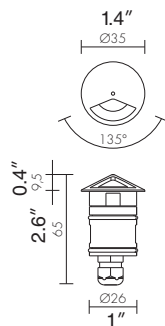

BRITE STP

LED OUTDOOR RATED

TYPE:

PROJECT NAME:

MODEL #	WATT	LED	OPTICS	FINISH	VOLTAGE

DESCRIPTION:

Small recessed light fitting for outdoor use made entirely of INOX Steel. Ideal as wall-mounted guide lights. Two caps are supplied to produce wide or narrow non-glare beams. Easy to install, this model can be supplied with an outercasing to facilitate positioning.

SPOT LIGHT

BRITE STP Dimensions

L5CB14

WATTAGE

- ☐ 1W
- ☐ 2W

ACCESSORIES

LED COLORS

- ☐ 0. 5000K WHITE
- ☐ 5. 3000K WHITE
- ☐ 1. BLUE

FINISH

- ☐ I. STAINLESS STEEL

VOLTAGE

- ☐ 120V
- ☐ 220V
- ☐ 277V

OPTICS

- ☐ A. DIFFUSED NOT DAZZING BEAM

L5CB15

WATTAGE

- ☐ 1W
- ☐ 2W

ACCESSORIES

SPECIFICATION SHEET

LEDOLOGY®

A **Luminart** BRAND

WWW.LUMINARTLIGHTING.COM