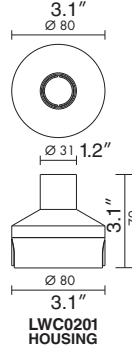

BRITE STP

LED OUTDOOR RATED

TYPE:

PROJECT NAME:

MODEL #	WATT	LED	OPTICS	FINISH	VOLTAGE
---------	------	-----	--------	--------	---------

DESCRIPTION:

Small recessed light fitting for outdoor use made entirely of INOX Steel. Ideal as wall-mounted guide lights. Two caps are supplied to produce wide or narrow non-glare beams. Easy to install, this model can be supplied with an outercasing to facilitate positioning.

SPOT LIGHT

BRITE STP Dimensions

L5CB14

WATTAGE

- 1W
- 2W

ACCESSORIES

LED COLORS

- 0. 5000K WHITE
- 5. 3000K WHITE
- 1. BLUE