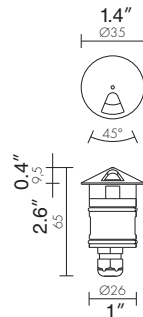

BRITE STP

LED OUTDOOR RATED

TYPE:

PROJECT NAME:

MODEL #	WATT	LED	OPTICS	FINISH	VOLTAGE
---------	------	-----	--------	--------	---------

DESCRIPTION:

Small recessed light fitting for outdoor use made entirely of INOX Steel. Ideal as wall-mounted guide lights. Two caps are supplied to produce wide or narrow non-glare beams. Easy to install, this model can be supplied with an outercasing to facilitate positioning.

SPOT LIGHT

BRITE STP Dimensions

L5CB14

WATTAGE

- 1W
- 2W

ACCESSORIES

LED COLORS

- 0. 5000K WHITE
- 5. 3000K WHITE
- 1. BLUE