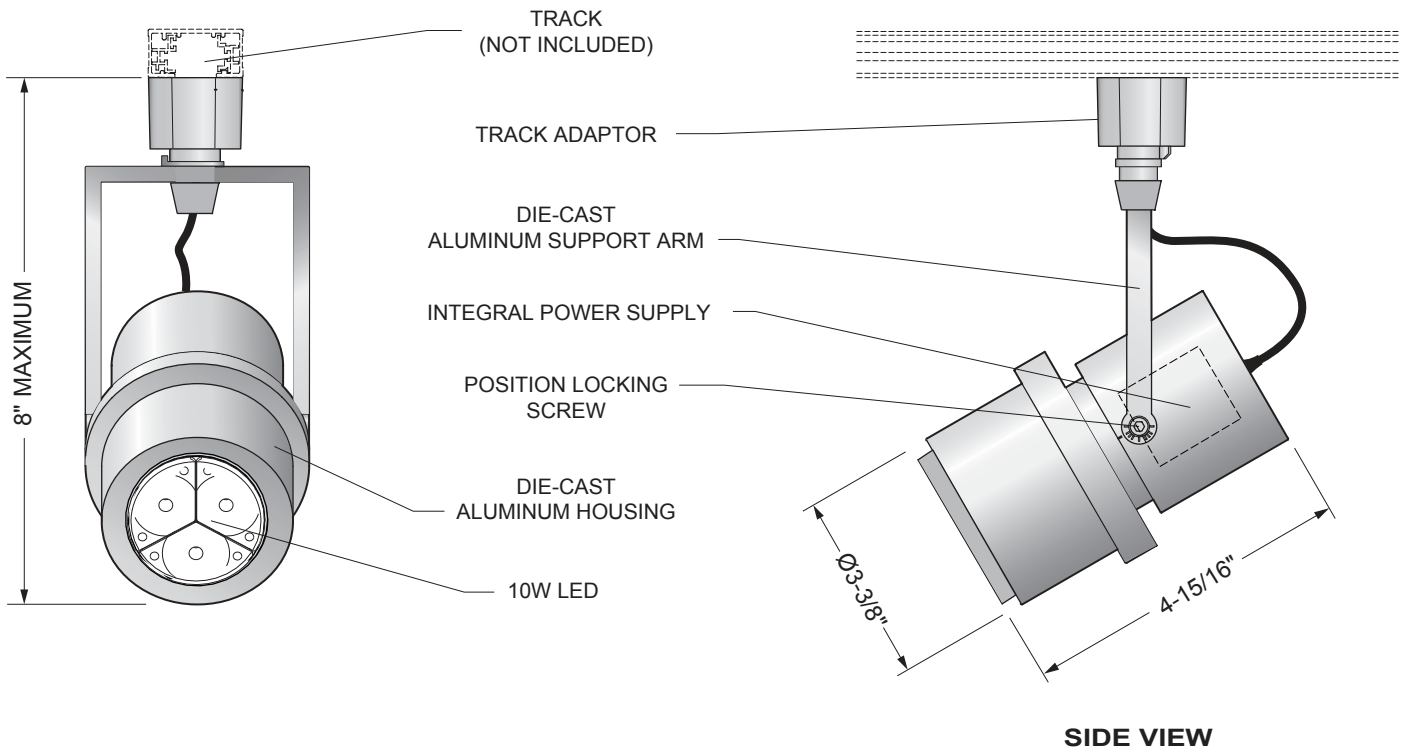

CHIC LED

TRACK PROJECTOR

TYPE:

PROJECT NAME:

L.461515 - - -
 MODEL # METAL FINISH COLOR VOLTAGE

DESCRIPTION

The CHIC LED projector is available in two different sizes of floodlight bodies. The projector can rotate on both horizontal and vertical axis and has a locking device for precise aiming.

ISOMETRIC VIEW

CHIC LED DIMENSIONS

SPECIFICATION SHEET

COLOR

- 00: COOL WHITE 6000K
- 01: WARM WHITE 3000K
- 04: YELLOW
- 05: RED
- 06: GREEN
- 09: BLUE

METAL FINISH

- 01: WHITE
- 10: GREY

VOLTAGE