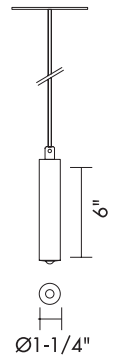

DROP

LED

TYPE:

PROJECT NAME:

DROP 12

L46.078-00

With White LED 1W 6000K 350 mA

L46.078-01

With Yellow LED 1W 350 mA

L46.079-05

With Red LED 1W 350 mA

L46.079-06

With Green LED 1W 350 mA

L46.079-09

With Blue LED 1W 350 mA

Integral electronic power supply
(120V only)