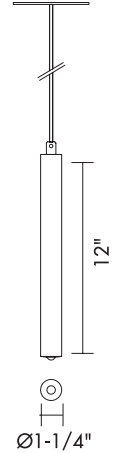

DROP

LED

TYPE:

PROJECT NAME:

DROP 12

L46.078-00

With White LED 1W 6000K 350 mA

L46.078-01

With Warm White LED 1W 3000K 350 mA

L46.078-04

With Yellow LED 1W 350 mA

L46.078-05

With Red LED 1W 350 mA

L46.078-06

With Green LED 1W 350 mA

L46.078-09

With Blue LED 1W 350 mA

Integral electronic power supply
(120V only)

DROP 6

L46.079-00

With White LED 1W 6000K 350 mA

L46.079-01

With Warm White LED 1W 3000K 350 mA

L46.079-04