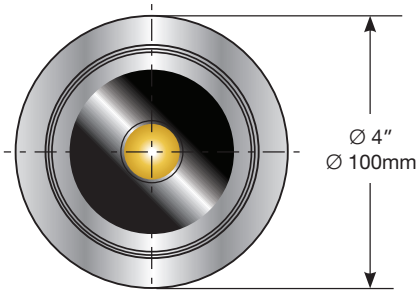

L491

OPTICS LED COLOUR FINISH VOLTAGE

The LUX RD SMALL light is made of die-cast aluminum trim and high-performance heatsink. The shape of the faceted reflector gives a strong light without glare. This lighting solution creates a powerful effect and saves energy.

LAMPING: 1 X 9.5W BRIDGELUX LED ES STAR, 900lm, 80CRI+

LUMINAIRE EFFICACY: 50 lm/W (3000k w/o Diffuser)

USE: DRYWALL ONLY

HOUSING: PLASTER FRAME (INCLUDED)

OPTICS

- 01. 33° REFLECTOR**
- 11. FROSTED DIFFUSER**

LED COLOUR

- 00. 4000K WHITE**
- 01. 3000K WHITE**

FINISHES

- 01. WHITE**
- 10. GRAY**

VOLTAGE

- 120V
- 277V

SPECIFICATION SHEET

CUTOUT DIMENSION
Ø 3 1/2" (90mm)

L49111 with FROSTED DIFFUSER

LUX RD SMALL DIMENSIONS

TRIM DIMENSIONS

FRONT VIEW

BOTTOM VIEW

CUTOUT DIMENSION
Ø 3 1/2" (90mm)

L491 _____ - _____ - _____ - _____
OPTICS LED COLOUR FINISH VOLTAGE

The LUX RD SMALL light is made of die-cast aluminum trim and high-performance heatsink. The shape of the faceted reflector gives a strong light without glare. This lighting solution creates a powerful effect and saves energy.