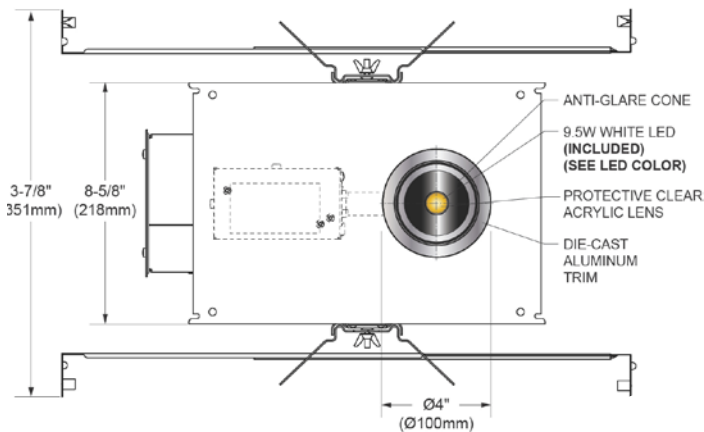

LED COLOUR

- 00. 4000K WHITE**
- 01. 3000K WHITE**

FINISHES

- 01. WHITE**
- 10. GRAY**

VOLTAGE

- 120V
- 277V

SPECIFICATION SHEET

CUTOUT DIMENSION
Ø 3 1/2" (90mm)

L49111 with FROSTED DIFFUSER

LUX RD SMALL DIMENSIONS

TRIM DIMENSIONS

FRONT VIEW

BOTTOM VIEW

CUTOUT DIMENSION
Ø 3 1/2" (90mm)

L491 _____ - _____ - _____ - _____
OPTICS LED COLOUR FINISH VOLTAGE

The LUX RD SMALL light is made of die-cast aluminum trim and high-performance heatsink. The shape of the faceted reflector gives a strong light without glare. This lighting solution creates a powerful effect and saves energy.