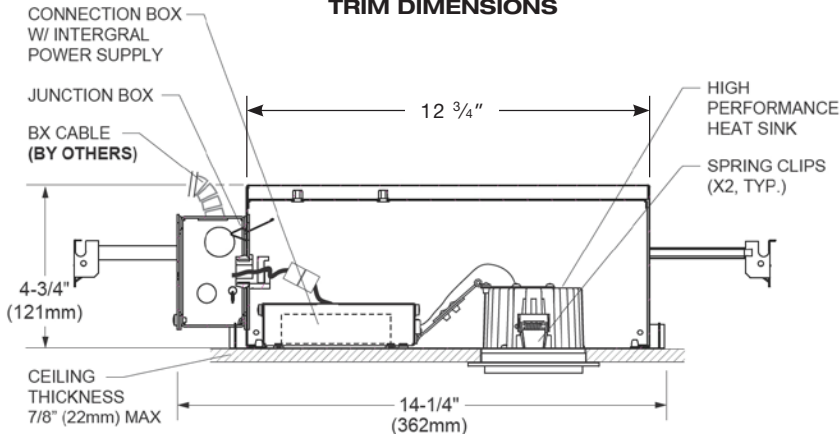

LED COLOUR

- 00. 4000K WHITE**
- 01. 3000K WHITE**

FINISHES

- 01. WHITE**
- 10. GRAY**

VOLTAGE

- 120V
- 277V

SPECIFICATION SHEET

CUTOUT DIMENSION
Ø 3 1/2" (90mm)

L49111 with FROSTED DIFFUSER

LUX RD SMALL DIMENSIONS

TRIM DIMENSIONS

FRONT VIEW

BOTTOM VIEW

CUTOUT DIMENSION
Ø 3 1/2" (90mm)

L491 _____ - _____ - _____ - _____
OPTICS LED COLOUR FINISH VOLTAGE

The LUX RD SMALL light is made of die-cast aluminum trim and high-performance heatsink. The shape of the faceted reflector gives a strong light without glare. This lighting solution creates a powerful effect and saves energy.