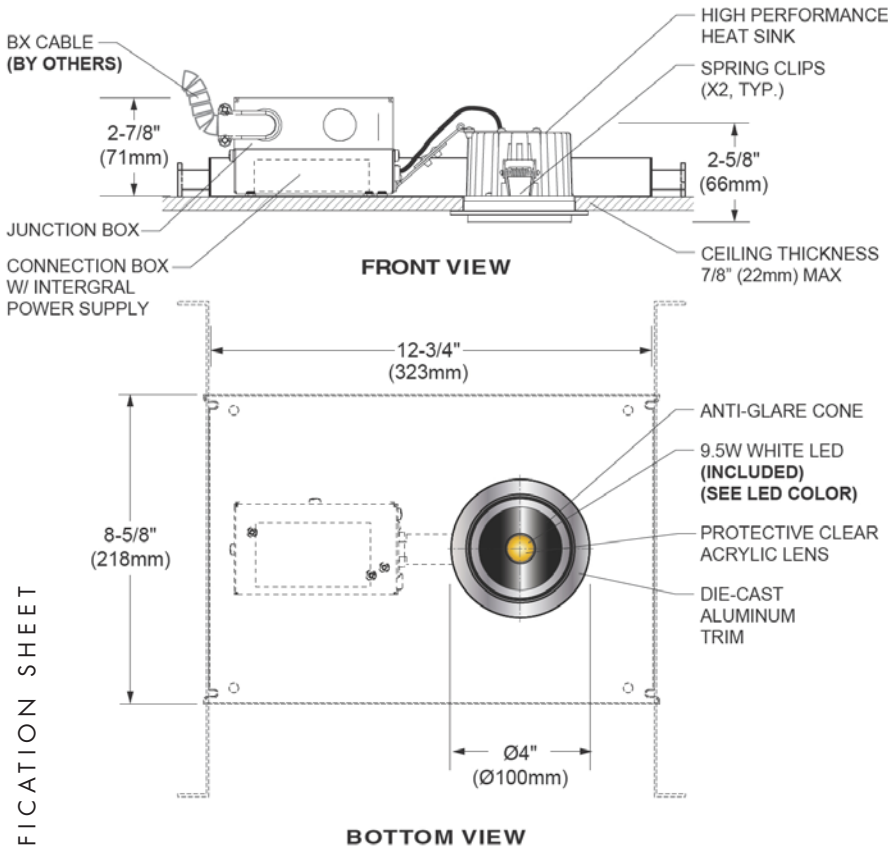

LUX RD SMALL

LED

TYPE:

PROJECT NAME:

L49101 with 33° ANTI-GLARE REFLECTOR

L49111 with FROSTED DIFFUSER

LUX RD SMALL DIMENSIONS

TRIM DIMENSIONS

L491

OPTICS LED COLOUR FINISH VOLTAGE

The LUX RD SMALL light is made of die-cast aluminum trim and high-performance heatsink. The shape of the faceted reflector gives a strong light without glare. This lighting solution creates a powerful effect and saves energy.

LED COLOUR

- 00. 4000K WHITE**
- 01. 3000K WHITE**

FINISHES

- 01. WHITE**
- 10. GRAY**

VOLTAGE

- 120V
- 277V

SPECIFICATION SHEET

CUTOUT DIMENSION
Ø 3 1/2" (90mm)

L49111 with FROSTED DIFFUSER

LUX RD SMALL DIMENSIONS

TRIM DIMENSIONS

FRONT VIEW

BOTTOM VIEW

CUTOUT DIMENSION
Ø 3 1/2" (90mm)

L491 _____ - _____ - _____ - _____
OPTICS LED COLOUR FINISH VOLTAGE

The LUX RD SMALL light is made of die-cast aluminum trim and high-performance heatsink. The shape of the faceted reflector gives a strong light without glare. This lighting solution creates a powerful effect and saves energy.