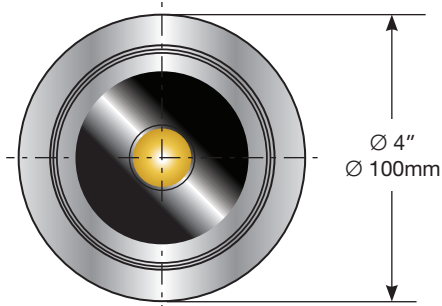

LUX RD SMALL

LED

TYPE:

PROJECT NAME:

L49101 with 33° ANTI-GLARE REFLECTOR

L49111 with FROSTED DIFFUSER

LUX RD SMALL DIMENSIONS

TRIM DIMENSIONS

L491

OPTICS LED COLOUR FINISH VOLTAGE

The LUX RD SMALL light is made of die-cast aluminum trim and high-performance heatsink. The shape of the faceted reflector gives a strong light without glare. This lighting solution creates a powerful effect and saves energy.

LAMPING: 1 X 9.5W BRIDGELUX LED ES STAR, 900lm, 80CRI+

LUMINAIRE EFFICACY: 50 lm/W (3000k w/o Diffuser)

USE: DRYWALL ONLY

HOUSING: PLASTER FRAME (INCLUDED)

OPTICS

- 01. 33° REFLECTOR**
- 11. FROSTED DIFFUSER**

L49111 with FROSTED DIFFUSER

LUX RD SMALL DIMENSIONS

TRIM DIMENSIONS

FRONT VIEW

BOTTOM VIEW

CUTOUT DIMENSION
Ø 3 1/2" (90mm)

L491 _____ - _____ - _____ - _____
OPTICS LED COLOUR FINISH VOLTAGE

The LUX RD SMALL light is made of die-cast aluminum trim and high-performance heatsink. The shape of the faceted reflector gives a strong light without glare. This lighting solution creates a powerful effect and saves energy.