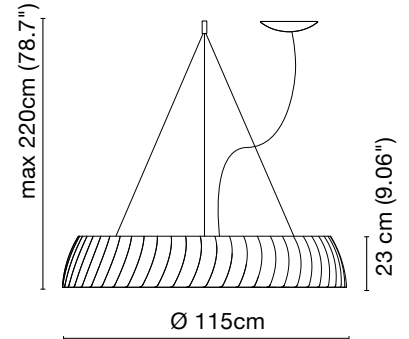

VOLTAGE

L1532

4,5 kg

/WW Led 45W 5790lm 3000K

.01/WW

Large Suspensions or ceiling lamps fitted with LED light engine. Structure and modular elements of the shade realized in painted aluminum. Ceiling version includes a white repaintable panel to hide converter and simulate the effect of a recessed fixture. Converter on board.