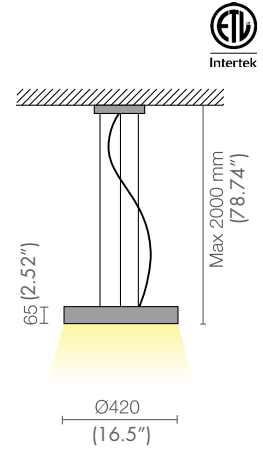

L258692.40 LED 50W 4000K 3300+1550lm 700mA CRI>80 A

SPECIFICATION SHEET Double light hanging fixture complete with a high efficiency LED module, made from epoxy powder coated finish aluminium stabilized with UV rays. Super pure 99.9% aluminium reflector with a metallic or painted finish. The light source is positioned to provide discreet and effective light without glare. The unit includes driver. Provided with galvanised steel suspension cables (1.2 mm) with quick adjust regulators, 200 cm of four-wire electrical cable 4x0.75 mm² and a painted steel ceiling attachment. The degree of protection against the penetration of dust, solid objects and liquids is IP20.

WWW.LUMINARTLIGHTING.COM

RINGER

SP. 40 Direct LED

TYPE:

PROJECT NAME:

MODEL #	FINISH	LED COLOR	OPTIC	DRIVER	VOLTAGE
---------	--------	-----------	-------	--------	---------

L258689.30		LED	20W	3000K	2000lm	700mA	CRI>80	A+		147/412
L258689.40		LED	20W	4000K	2200lm	700mA	CRI>80	A+		
L258689.30/DIMM2		LED	20W	3000K	2000lm	700mA	CRI>80	A+		147/412
L258689.40/DIMM2		LED	20W	4000K	2200lm	700mA	CRI>80	A+		

Hanging lamp for direct light with a high efficiency LED module, made from epoxy powder coated finish aluminium stabilized with UV rays. Super pure 99.9% aluminium reflector with a metallic or painted finish. The light source is positioned to provide discreet and effective light without glare. The unit includes driver. Provided with galvanised steel suspension cables (1.2 mm) with quick adjust regulators, 200 cm of three-wire electrical cable 3x1 mm² and a painted steel ceiling attachment. The degree of protection against the penetration of dust, solid objects and liquids is IP20.