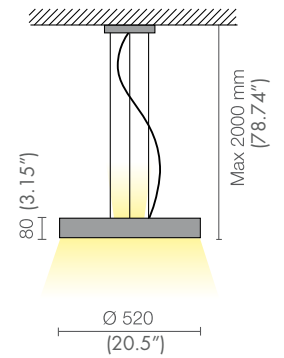

RINGER

SP. 50 Direct Indirect LED

TYPE:

PROJECT NAME:

MODEL #	FINISH	LED COLOR	OPTIC	DRIVER	VOLTAGE
---------	--------	-----------	-------	--------	---------

L258692.30 LED 50W 3000K 2900+1500lm 700mA CRI>80 A 336/415

L258692.40 LED 50W 4000K 3300+1550lm 700mA CRI>80 A

SPECIFICATION SHEET Double light hanging fixture complete with a high efficiency LED module, made from epoxy powder coated finish aluminium stabilized with UV rays. Super pure 99.9% aluminium reflector with a metallic or painted finish. The light source is positioned to provide discreet and effective light without glare. The unit includes driver. Provided with galvanised steel suspension cables (1.2 mm) with quick adjust regulators, 200 cm of four-wire electrical cable 4x0.75 mm² and a painted steel ceiling attachment. The degree of protection against the penetration of dust, solid objects and liquids is IP20.

WWW.LUMINARTLIGHTING.COM

RINGER

SP. 40 Direct LED

TYPE:

PROJECT NAME:

MODEL #	FINISH	LED COLOR	OPTIC	DRIVER	VOLTAGE
---------	--------	-----------	-------	--------	---------

L258689.30		LED	20W	3000K	2000lm	700mA	CRI>80	A+		147/412
L258689.40		LED	20W	4000K	2200lm	700mA	CRI>80	A+		
L258689.30/DIMM2		LED	20W	3000K	2000lm	700mA	CRI>80	A+		147/412
L258689.40/DIMM2		LED	20W	4000K	2200lm	700mA	CRI>80	A+		

Hanging lamp for direct light with a high efficiency LED module, made from epoxy powder coated finish aluminium stabilized with UV rays. Super pure 99.9% aluminium reflector with a metallic or painted finish. The light source is positioned to provide discreet and effective light without glare. The unit includes driver. Provided with galvanised steel suspension cables (1.2 mm) with quick adjust regulators, 200 cm of three-wire electrical cable 3x1 mm² and a painted steel ceiling attachment. The degree of protection against the penetration of dust, solid objects and liquids is IP20.