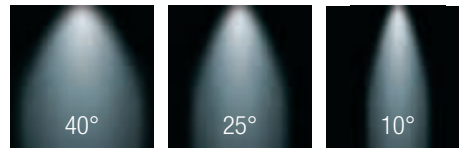

SPOTT 1.0

LED SUBMERSIBLE

TYPE:

PROJECT NAME:

L5PW10	-	-	-	-	I	-
MODEL #	WATT	LED	OPTICS	FINISH	VOLTAGE	

DESCRIPTION:

Adjustable spotlight constructed entirely in aisi 316L stainless steel. May be installed to a depth of up to 3m. Supplied with 5 m. of neoprene wiring. smaller and easier to install, it is an ideal the perfect choice for narrow angles as it produces defined bands of light. suitable for illuminating fountains, decorative waterfalls and water gardens.

INSTALLATION NOTE:

Must be wired in series when two or more are wired together with same driver.

SPOT LIGHT

CE LED TEC III F IP68

LED COLORS

- 0. 5000K WHITE
- 1. BLUE
- 5. 3000K WHITE

FINISH

- I. INOX

- WATTAGE** 1W 2W

- VOLTAGE** 120V 220V 277V

OPTICS

- L. 40° M. 25°
- S. 10°

SPOTT 1.0 Dimensions

L5PW10

SPECIFICATION SHEET

LEDOLOGY®