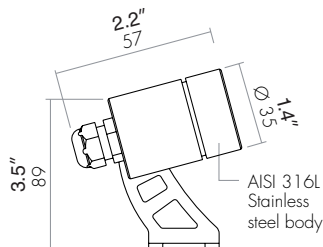

SPOTT 1.0

LED SUBMERSIBLE

TYPE:

PROJECT NAME:

L5PW10	-	-	-	-	I	-
MODEL #	WATT	LED	OPTICS	FINISH	VOLTAGE	

DESCRIPTION:

Adjustable spotlight constructed entirely in aisi 316L stainless steel. May be installed to a depth of up to 3m. Supplied with 5 m. of neoprene wiring. smaller and easier to install, it is an ideal the perfect choice for narrow angles as it produces defined bands of light. suitable for illuminating fountains, decorative waterfalls and water gardens.

- WATTAGE** 1W 2W

- VOLTAGE** 120V 220V 277V

OPTICS

- L. 40° M. 25°
- S. 10°

SPOTT 1.0 Dimensions

L5PW10

SPECIFICATION SHEET

LEDOLOGY®