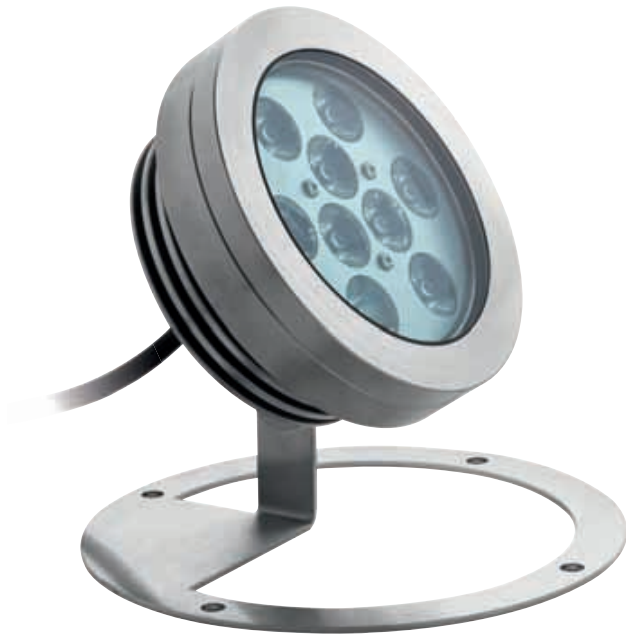

SPOTT 3.0

LED SUBMERSIBLE

TYPE:

PROJECT NAME:

L5PW30	-	-	-	-	I	-
MODEL #	WATT	LED	OPTICS	FINISH	VOLTAGE	

DESCRIPTION:

Adjustable spotlight constructed entirely in aisi 316L stainless steel. May be installed to a depth of up to 3 m. Supplied with 5 m. of neoprene wiring. This product is recommended for more unusual locations such as caves and waterfalls, when high performance is required. it produces shafts of light creating theatrical effects.

SPOT LIGHT

SPOTT 3.0 Dimensions

L5PW30

LED COLORS

- 0. 5000K WHITE
- 1. BLUE
- 5. 3000K WHITE
- 6. RGB ONLY 9 LED

FINISH

- I. INOX

WATTAGE 6W 9W 12W 18W

VOLTAGE 120V 220V 277V

OPTICS

- L. 40° M. 25°
- S. 10°

SPECIFICATION SHEET

LEDOLOGY®

A **Luminart** BRAND

WWW.LUMINARTLIGHTING.COM

SPOTT 3.0