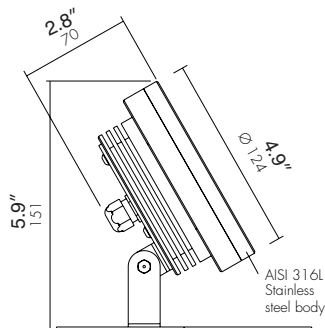

SPOTT 3.0

LED SUBMERSIBLE

TYPE:

PROJECT NAME:

L5PW30	-	-	-	-	I	-
MODEL #	WATT	LED	OPTICS	FINISH	VOLTAGE	

DESCRIPTION:

Adjustable spotlight constructed entirely in aisi 316L stainless steel. May be installed to a depth of up to 3 m. Supplied with 5 m. of neoprene wiring. This product is recommended for more unusual locations such as caves and waterfalls, when high performance is required. it produces shafts of light creating theatrical effects.

SPOT LIGHT

SPOTT 3.0 Dimensions

L5PW30

LED COLORS

- 0. 5000K WHITE
- 1. BLUE
- 5. 3000K WHITE
- 6. RGB ONLY 9 LED

FINISH

- I. INOX

WATTAGE 6W 9W 12W 18W

VOLTAGE 120V 220V 277V

OPTICS

- L. 40° M. 25°
- S. 10°

SPECIFICATION SHEET

LEDOLOGY®

A **Luminart** BRAND

WWW.LUMINARTLIGHTING.COM

SPOTT 3.0