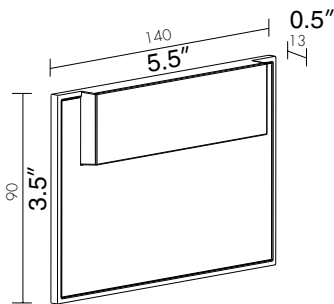

STEPP 7.0

LED OUTDOOR RATED

TYPE:

PROJECT NAME:

MODEL #	WATT	LED	OPTICS	FINISH	VOLTAGE
---------	------	-----	--------	--------	---------

DESCRIPTION:

Mono and bi-emission wall spotlight.
Diffused light. 24Vdc.

LED COLORS

CE LED TEC III M M F IP65

STEPP 7.0 Dimensions

L5SP70

LED COLORS

- 0. 5000K WHITE
- 1. BLUE
- 2. GREEN
- 3. RED
- 5. 3000K WHITE

FINISH

- W. WHITE
- G. GRAY
- S. ANTHRACITE
- R. COR-TEN