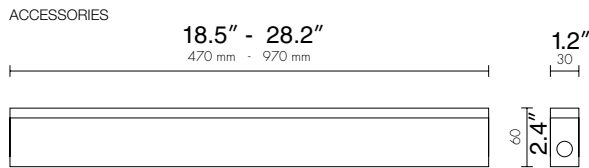

STREAM 1.0

LED OUTDOOR RATED

TYPE:

PROJECT NAME:

MODEL #	WATT	LED	OPTICS	FINISH	VOLTAGE
---------	------	-----	--------	--------	---------

DESCRIPTION:

Recessed concealed LED light. Surfaces in opal plexiglass. Spectacular profile for linear plays of light. Ideal for lighting paths and passageways. Can be used indoors and outdoors. Walk over. IP67 protection rating. Provided wired with 50 cm of cable. Outer casing for solid walls not included. Parallel connection; 12VDC.

INSTALLATION NOTE:

Must be wired in series when two or more are wired together with same driver.

SPOT LIGHT

STREAM 1.0 Dimensions

L5ST10

LWC1700-WC1701 HOUSING

LED COLORS

- 0. 5000K WHITE
- 1. BLUE
- 2. GREEN
- 3. RED
- 5. 3000K WHITE