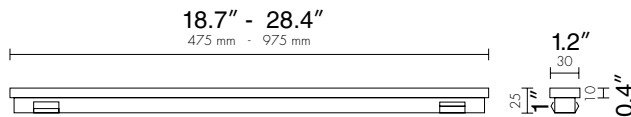

INSTALLATION NOTE:

Must be wired in series when two or more are wired together with same driver.

SPOT LIGHT

STREAM 1.0 Dimensions

L5ST10

LWC1700-WC1701 HOUSING

LED COLORS

- 0. 5000K WHITE
- 1. BLUE
- 2. GREEN
- 3. RED
- 5. 3000K WHITE