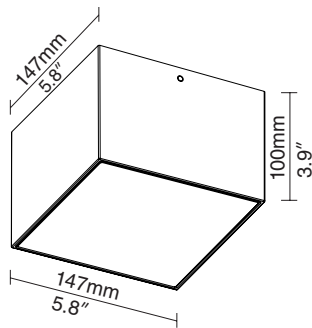

## DESCRIPTION:

Technical-decorative ceiling spotlights. Available with a wide beam, medium and narrow.

## TAC 1 Dimensions

L5TA10

WATTAGE  10W  18W

L5TA11

WATTAGE  18W