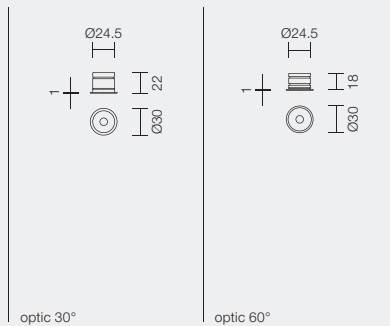

Materiale	Corpo in alluminio anticorrosivo cromato Lente in PMMA N° 4 finitura standard	
N° Led	1 x 1/2W	
Potenza assorbita	1/2W	
Collegamento	In serie rispettando la polarità	
Cablaggio	Fornito con 25 cm di cavo	
Installazione	- Cartongesso/legno: per interferenza tramite o-ring (fornito) o con molle (<i>non incluse</i>) - Muratura: con cassaforma (<i>non inclusa</i>)	
Driver switching	(<i>non inclusa</i>) 350mA (1W) p. 424	(<i>non inclusa</i>) 500mA (2W) p. 425
Accessori	Molla cod. ML025 p. 402	Cassaforma cod. CAE25 p. 398
Fotometrie	p. 405	

Material	Chrome-plated anticorrosive aluminium body PMMA lens No. 4 standard finishings	
Led no.	1 x 1/2W	
Power absorption	1/2W	
Connection	Series connection respecting polarities	
Wiring	Provided with a 25 cm long cable	
Installation	- On false ceiling/wood through o-ring (included) or springs (<i>not included</i>) - On brickwork with housing box (<i>not included</i>)	
Driver switching	(<i>not included</i>) 350mA (1W) p. 424	(<i>not included</i>) 500mA (2W) p. 425
Accessories	Spring code ML025 p. 402	Housing box code CAE25 p. 398
Photometries	p. 405	

demitri Q

IP40 CE M/M F III kg 0,020 ø mm 25

CODE	OPTIONS	SUPPLY	N°LED	LED COLOUR	OPTICS	WATT	FINISHING
L6DEM
	Q Square	I CC	1	1 6000°K 2 4000°K 3 3000°K W 2700°K 4 Red 5 Green 6 Blue	2 30° 3 60°	1 2	B White RAL9003 C Chromium-plated O Black RAL9005 R Cor-ten

demitri R

IP40 CE M/M F III kg 0,020 ø mm 25

CODE	OPTIONS	SUPPLY	N°LED	LED COLOUR	OPTICS	WATT	FINISHING
L6DEM
	R Round	I CC	1	1 6000°K 2 4000°K 3 3000°K W 2700°K 4 Red 5 Green 6 Blue	2 30° 3 60°	1 2	B White RAL9003 C Chromium-plated O Black RAL9005 R Cor-ten