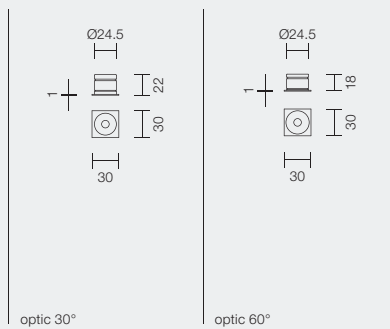

Materiale	Corpo in alluminio anticorrosivo cromato Lente in PMMA N° 4 finitura standard	
N° Led	1 x 1/2W	
Potenza assorbita	1/2W	
Collegamento	In serie rispettando la polarità	
Cablaggio	Fornito con 25 cm di cavo	
Installazione	- Cartongesso/legno: per interferenza tramite o-ring (fornito) o con molle (<i>non incluse</i>) - Muratura: con cassaforma (<i>non inclusa</i>)	
Driver switching	(<i>non inclusa</i>) 350mA (1W) p. 424	(<i>non inclusa</i>) 500mA (2W) p. 425
Accessori	Molla cod. ML025 p. 402	Cassaforma cod. CAE25 p. 398
Fotometrie	p. 405	

Material	Chrome-plated anticorrosive aluminium body PMMA lens No. 4 standard finishings	
Led no.	1 x 1/2W	
Power absorption	1/2W	
Connection	Series connection respecting polarities	
Wiring	Provided with a 25 cm long cable	
Installation	- On false ceiling/wood through o-ring (included) or springs (<i>not included</i>) - On brickwork with housing box (<i>not included</i>)	
Driver switching	(<i>not included</i>) 350mA (1W) p. 424	(<i>not included</i>) 500mA (2W) p. 425
Accessories	Spring code ML025 p. 402	Housing box code CAE25 p. 398
Photometries	p. 405	

demitri Q

IP40 CE M/M F III kg 0,020 ø mm 25

CODE	OPTIONS	SUPPLY	N°LED	LED COLOUR	OPTICS	WATT	FINISHING
L6DEM
	Q Square	I CC	1	1 6000°K 2 4000°K 3 3000°K W 2700°K 4 Red 5 Green 6 Blue	2 30° 3 60°	1 2	B White RAL9003 C Chromium-plated O Black RAL9005 R Cor-ten

demitri R

IP40 CE M/M F III kg 0,020 ø mm 25

CODE	OPTIONS	SUPPLY	N°LED	LED COLOUR	OPTICS	WATT	FINISHING
L6DEM
	R Round	I CC	1	1 6000°K 2 4000°K 3 3000°K W 2700°K 4 Red 5 Green 6 Blue	2 30° 3 60°	1 2	B White RAL9003 C Chromium-plated O Black RAL9005 R Cor-ten