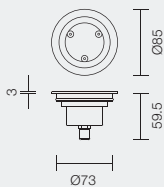

FENICCE

RECESSED LED

TYPE:

PROJECT NAME:

MODEL # FINISH LED COLOUR OPTIC WATTAGE DRIVER VOLTAGE

Faretto da incasso a pavimento, ideale per l'illuminazione di giardini, marciapiedi e vialetti.

Recessed floor spotlight, ideal for the lighting of gardens, sidewalks and paths.

Materiale	Corpo in alluminio anticorrosivo anodizzato Flangia superiore in acciaio inox lavorato o satinato Diffusore in PMMA sabbiato N° 2 finiture standard
N° Led	3 x 1/2W
Potenza assorbita	3/6W
Collegamento	In parallelo
Cablaggio	Fornito con 50 cm di cavo bipolare in neoprene e pressacavo
Installazione	A pavimento con cassaforma <i>(non inclusa)</i>
Alimentatore	<i>(non inclusa)</i> 24V dc p. 427
Accessori	Cassaforma cod. CA060 p. 399
Note	Equipaggiato con D.O.B. System Per configurazione RGB vedi p. 431

Material	Anticorrosive anodized aluminium body Worked/satinized stainless steel top Satinized PMMA diffuser No. 2 standard finishings
Led no.	3 x 1/2W
Power absorption	3/6W
Connection	Parallel connection
Wiring	Provided with 50 cm long bipolar neoprene cable + cable gland
Installation	On the floor with housing box <i>(not included)</i>
Power supply	<i>(not included)</i> 24V dc p. 427
Accessories	Housing box code CA060 p. 399
Note	Equipped with D.O.B. System For RGB version see p. 431

fenicce

IP68NP CE F III kg 0,310 2500 0 mm 73 WP

CODE	OPTIONS	SUPPLY	N°LED	LED COLOUR	OPTICS	WATT	FINISHING	DIMMER
L6FEN	+
	0	V CV	3	1 6000°K 2 4000°K 3 3000°K W 2700°K 4 Red 5 Green 6 Blue	5 180°	1 2	I Worked steel S Satinized steel	D Dimmer
L6FEN	
	0	I CC	3	7 RGB	5 180°	1 2	I Worked steel S Satinized steel	