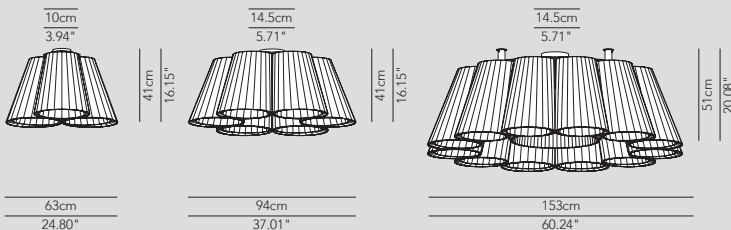

TECHNICALS

FINISHES

plissé

plissé ribbon

* on demand