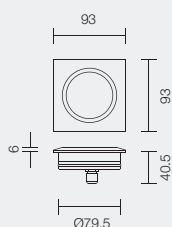

giunome Q

IP68NP CE F III Finish: A kg 0,400 kg 500 ø mm 80 WP

CODE	OPTIONS	SUPPLY	N°LED	LED COLOUR	OPTICS	WATT	FINISHING	DIMMER
L6GIU	...	...	...	...	...	...	...	...
	Q Square	V CV	4	1 6000°K 2 4000°K 3 3000°K W 2700°K 4 Red 5 Green 6 Blue	4 120°	1 2	A Anod. alu.	D Dimmer

SPECIFICATION SHEET

LEDOLOGY®

A Luminart® BRAND

WWW.LUMINARTLIGHTING.COM