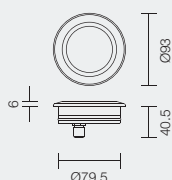

giunome R

IP68NP CE F III Finish: A kg 0,400 R-Finish: LS kg 0,600 kg 500 ø mm 80 WP

CODE	OPTIONS	SUPPLY	N°LED	LED COLOUR	OPTICS	WATT	FINISHING	DIMMER
L6GIU	...	...	...	...	...	...	...	...
	R Round	V CV	4	1 6000°K 2 4000°K 3 3000°K W 2700°K 4 Red 5 Green 6 Blue	4 120°	1 2	A Anod. alu. I Worked steel S Satinized steel	D Dimmer