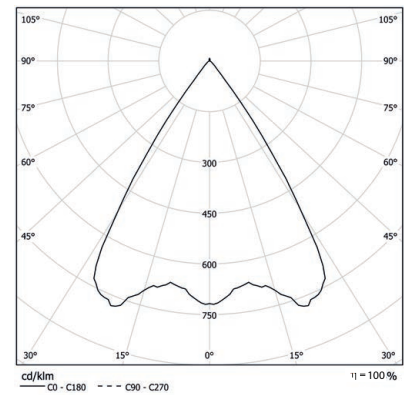

## OPTIC

Internal aluminum reflectors.  
10°, 20°, 40° and 70° beam angles.  
CUT OFF > 30°.

IP 44 **A**

CODE		lm
L1228VT25L410S	25W 10° 4000K	2920
L1228VT25L420S	25W 20° 4000K	2920
L1228VT25L440S	25W 40° 4000K	2920
L1228VT25L470S	25W 70° 4000K	2920