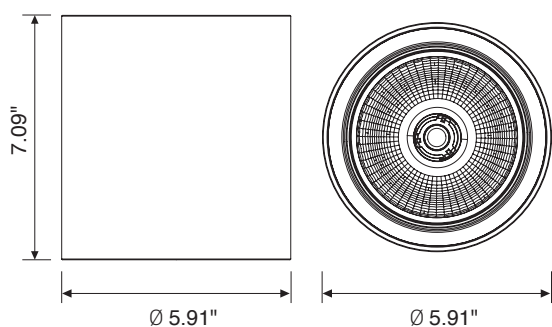

HALL LED CEILING MEDIUM

OPTIC

Internal aluminum reflectors.

10°, 20°, 40° and 70° beam angles.

CUT OFF > 30°.

IP 44 **A**