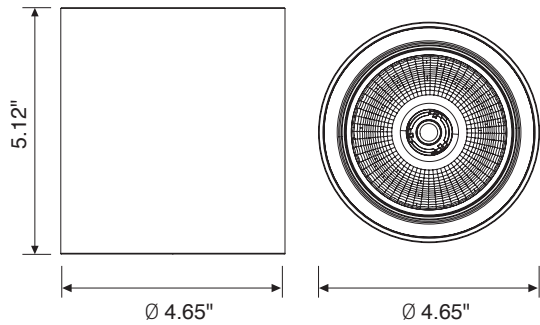

## OPTIC

Internal aluminum reflectors.  
10°, 20°, 40° and 70° beam angles.  
CUT OFF > 30°.

IP 44 **A**

CODE		lm
L1228VT25L410S	25W 10° 4000K	2920
L1228VT25L420S	25W 20° 4000K	2920
L1228VT25L440S	25W 40° 4000K	2920
L1228VT25L470S	25W 70° 4000K	2920