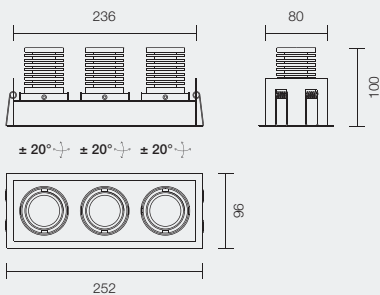

ideal L

IP40 CE M M F III 1.4kg 240x83mm

CODE	OPTIONS	SUPPLY	N°LED	LED COLOUR	OPTICS	WATT	FINISHING	FILTER
L6IDE	...	...	...	...	...	...	...	...
	L 3 LED	I CC	3	1 5000°K 2 4000°K 3 3000°K W 2700°K	1 28° 2 38° 3 58° 4 120°	7 10	B White RAL9003 O Black RAL9005	HC Honeycomb louver

SPECIFICATION SHEET