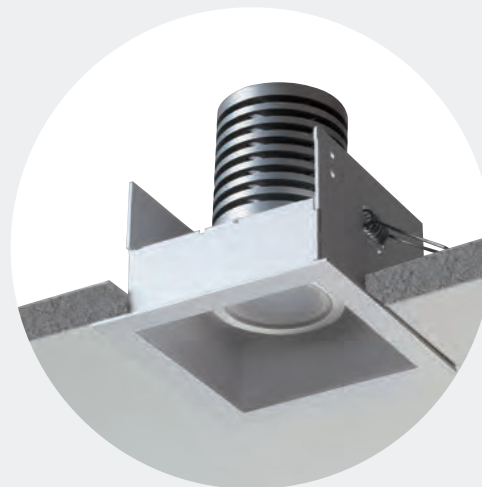

MODEL # FINISH LED COLOUR OPTIC WATTAGE DRIVER VOLTAGE

Faretto da incasso orientabile con flangia a vista, ideale per l'illuminazione di vetrine, espositori, corridoi, ingressi.

Adjustable recessed spotlight with visible frame, ideal for the lighting of shop-windows, stands, corridors, entrances.

Materiale	Corpo in alluminio anticorodal anodizzato Schermo in PMMA trasparente o satinato Cassaforma in acciaio verniciato N° 2 finiture standard	
N° Led	1x 7/10W (Idea S) 2x 7/10W (Idea M) 3x 7/10W (Idea L)	
Potenza assorbita	7/10W (Idea S) 14/20W (Idea M) 21/30W (Idea L)	
Collegamento	In serie rispettando la polarità	
Cablaggio	Fornito con 25 cm di cavo	
Installazione	Cartongesso/legno: con cassaforma e molle metalliche (fornite)	
Driver switching	(non inclusa) 700mA (7W) p. 425 (non inclusa) 1050mA (10W) p. 426	
Fotometrie	p. 404	
Note	Faretto orientabile (360° su asse orizzontale e +/- 20° su asse verticale) Versione IP54	p. 284

Material	Anticorodal anodized aluminium body Transparent or satinized PMMA diffuser Varnished steel housing box No. 2 standard finishings	
Led no.	1x 7/10W (Idea S) 2x 7/10W (Idea M) 3x 7/10W (Idea L)	
Power absorption	7/10W (Idea S) 14/20W (Idea M) 21/30W (Idea L)	
Connection	Series connection respecting polarities	
Wiring	Provided with a 25 cm long cable	
Installation	On false ceiling/ wood with housing box and springs (included)	
Driver switching	(not included) 700mA (7W) p. 425 (not included) 1050mA (10W) p. 426	
Photometries	p. 404	
Note	Adjustable spot (360° on the horizontal axis, +/- 20° on the vertical axis) IP54 version	p. 284

IDEAL

RECESSED LED

TYPE:

PROJECT NAME:

MODEL # FINISH LED COLOUR OPTIC WATTAGE DRIVER VOLTAGE

ideal S

IP40 CE M M F III 0.5kg 83x83mm

CODE	OPTIONS	SUPPLY	N°LED	LED COLOUR	OPTICS	WATT	FINISHING	FILTER
L6IDE
	S 1 LED	I CC	1	1 5000°K 2 4000°K 3 3000°K W 2700°K	1 28° 2 38° 3 58° 4 120°	7 10	B White RAL9003 O Black RAL9005	HC Honeycomb louver