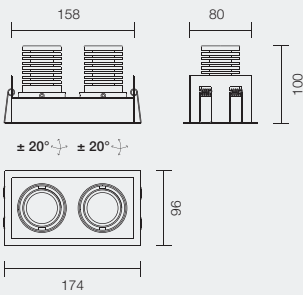

Materiale	Corpo in alluminio anticorodal anodizzato Schermo in PMMA trasparente o satinato Cassaforma in acciaio verniciato N° 2 finiture standard	
N° Led	1x 7/10W (Idea S) 2x 7/10W (Idea M) 3x 7/10W (Idea L)	
Potenza assorbita	7/10W (Idea S) 14/20W (Idea M) 21/30W (Idea L)	
Collegamento	In serie rispettando la polarità	
Cablaggio	Fornito con 25 cm di cavo	
Installazione	Cartongesso/legno: con cassaforma e molle metalliche (fornite)	
Driver switching	(non inclusa) 700mA (7W) p. 425 (non inclusa) 1050mA (10W) p. 426	
Fotometrie	p. 404	
Note	Faretto orientabile (360° su asse orizzontale e +/- 20° su asse verticale) Versione IP54	p. 284

Material	Anticorodal anodized aluminium body Transparent or satinized PMMA diffuser Varnished steel housing box No. 2 standard finishings	
Led no.	1x 7/10W (Idea S) 2x 7/10W (Idea M) 3x 7/10W (Idea L)	
Power absorption	7/10W (Idea S) 14/20W (Idea M) 21/30W (Idea L)	
Connection	Series connection respecting polarities	
Wiring	Provided with a 25 cm long cable	
Installation	On false ceiling/ wood with housing box and springs (included)	
Driver switching	(not included) 700mA (7W) p. 425 (not included) 1050mA (10W) p. 426	
Photometries	p. 404	
Note	Adjustable spot (360° on the horizontal axis, +/- 20° on the vertical axis) IP54 version	p. 284

IDEAL

RECESSED LED

TYPE:

PROJECT NAME:

MODEL # FINISH LED COLOUR OPTIC WATTAGE DRIVER VOLTAGE

ideal S

IP40 CE M M F III 0.5kg 83x83mm

CODE	OPTIONS	SUPPLY	N°LED	LED COLOUR	OPTICS	WATT	FINISHING	FILTER
L6IDE
	S 1 LED	I CC	1	1 5000°K 2 4000°K 3 3000°K W 2700°K	1 28° 2 38° 3 58° 4 120°	7 10	B White RAL9003 O Black RAL9005	HC Honeycomb louver

ideal M

IP40 CE M M F III 0.9kg 162x83mm

CODE	OPTIONS	SUPPLY	N°LED	LED COLOUR	OPTICS	WATT	FINISHING	FILTER
L6IDE
	M 2 LED	I CC	2	1 5000°K 2 4000°K 3 3000°K W 2700°K	1 28° 2 38° 3 58° 4 120°	7 10	B White RAL9003 O Black RAL9005	HC Honeycomb louver