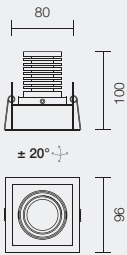

Materiale	Corpo in alluminio anticorodal anodizzato Schermo in PMMA trasparente o satinato Cassaforma in acciaio verniciato N° 2 finiture standard	
N° Led	1x 7/10W (Idea S) 2x 7/10W (Idea M) 3x 7/10W (Idea L)	
Potenza assorbita	7/10W (Idea S) 14/20W (Idea M) 21/30W (Idea L)	
Collegamento	In serie rispettando la polarità	
Cablaggio	Fornito con 25 cm di cavo	
Installazione	Cartongesso/legno: con cassaforma e molle metalliche (fornite)	
Driver switching	(non inclusa) 700mA (7W) p. 425 (non inclusa) 1050mA (10W) p. 426	
Fotometrie	p. 404	
Note	Faretto orientabile (360° su asse orizzontale e +/- 20° su asse verticale) Versione IP54	p. 284

Material	Anticorodal anodized aluminium body Transparent or satinized PMMA diffuser Varnished steel housing box No. 2 standard finishings	
Led no.	1x 7/10W (Idea S) 2x 7/10W (Idea M) 3x 7/10W (Idea L)	
Power absorption	7/10W (Idea S) 14/20W (Idea M) 21/30W (Idea L)	
Connection	Series connection respecting polarities	
Wiring	Provided with a 25 cm long cable	
Installation	On false ceiling/ wood with housing box and springs (included)	
Driver switching	(not included) 700mA (7W) p. 425 (not included) 1050mA (10W) p. 426	
Photometries	p. 404	
Note	Adjustable spot (360° on the horizontal axis, +/- 20° on the vertical axis) IP54 version	p. 284

IDEAL

RECESSED LED

TYPE:

PROJECT NAME:

MODEL # FINISH LED COLOUR OPTIC WATTAGE DRIVER VOLTAGE

ideal S

IP40 CE M M F III 0.5kg 83x83mm

CODE	OPTIONS	SUPPLY	N°LED	LED COLOUR	OPTICS	WATT	FINISHING	FILTER
L6IDE
	S 1 LED	I CC	1	1 5000°K 2 4000°K 3 3000°K W 2700°K	1 28° 2 38° 3 58° 4 120°	7 10	B White RAL9003 O Black RAL9005	HC Honeycomb louver

ideal M

IP40 CE M M F III 0.9kg 162x83mm

CODE	OPTIONS	SUPPLY	N°LED	LED COLOUR	OPTICS	WATT	FINISHING	FILTER
L6IDE
	M 2 LED	I CC	2	1 5000°K 2 4000°K 3 3000°K W 2700°K	1 28° 2 38° 3 58° 4 120°	7 10	B White RAL9003 O Black RAL9005	HC Honeycomb louver