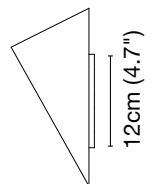

0,8cm
(0.3")

L4565

1 kg

Led 9,8W 1111lm 3000K

.01/WW .02/WW .35/WW

VOLTAGE

☐ 120V

☐ 220V

☐ 277V

SPECIFICATION SHEET

LEDOLOGY®

A **Luminart** BRAND

WWW.LUMINARTLIGHTING.COM