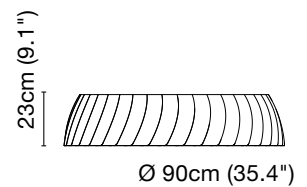

4 kg

L5536

Led 22,5W 2895lm 3000K

.01/WW

L5537

Led 33W 4246lm 3000K

.01/WW

SPECIFICATION SHEET

LEDOLOGY®

A **Luminart** BRAND

WWW.LUMINARTLIGHTING.COM