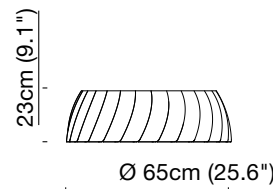

VOLTAGE 120V 220V 277V

3 kg

4 kg

L5536

Led 22,5W 2895lm 3000K

.01/WW

L5537

Led 33W 4246lm 3000K