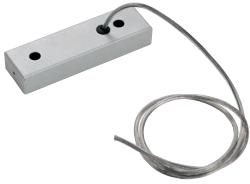

## OVVIO LED SUSPENDED ACCESSORIES

**L1271AA13**  
Single wire suspension kit with clutch operated adjustment mechanism.  
Cable length 1500mm.

**L1271AA1330**  
Single wire suspension kit with clutch operated adjustment mechanism.  
Cable length 3000mm.

**L1271AA16**  
3 pole-powered supply box.  
Cable length 2000mm.

**L1271AA165P**  
5 pole-powered supply box.  
Cable length 2000mm.

**L1271AA11LED**  
Linear joint.

**L1271AA09LED**  
End cap kit.

---