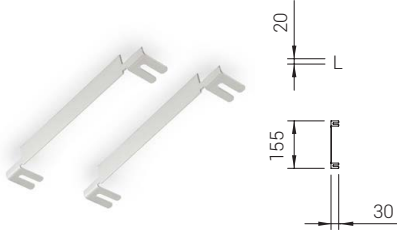

OVVIO LED RECESSED ACCESSORIES

- **L1271PL1125:** for 24W (LP) / 48W (HP)
- **L1271PL1405:** for 30W (LP) / 60W (HP)
- **L1271PL1685:** for 36W (LP) / 72W (HP)
- **L1271PL2805:** for 60W (LP)
- **L1271PL3085:** for 66W (LP)

L1271AAPIL

Header kit for recessed continuous rows.

Side aluminum profiles for recessed installation in continuous line.
Each item code consists of no. 2 aluminum profiles, connection plates and spacers.

W	24LP/48HP	30LP/60HP	36LP/72HP	60LP	66LP
mm	1140	1420	1700	2820	3100

	108