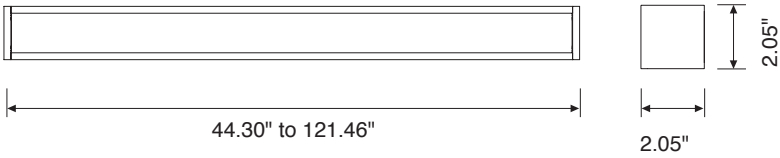

OVVIO LED PG LOW POWER

OPTIC

PMMA diffuser for a soft emission with no shadow evident.

IP 40 **A++**