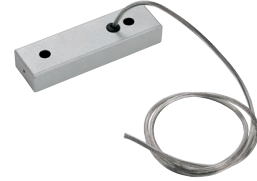

# ACCESSORIES

---

## OVVIO LED SUSPENDED ACCESSORIES

**L1271AA13**  
Single wire suspension kit with clutch operated adjustment mechanism.  
Cable length 1500mm.

**L1271AA1330**  
Single wire suspension kit with clutch operated adjustment mechanism.  
Cable length 3000mm.