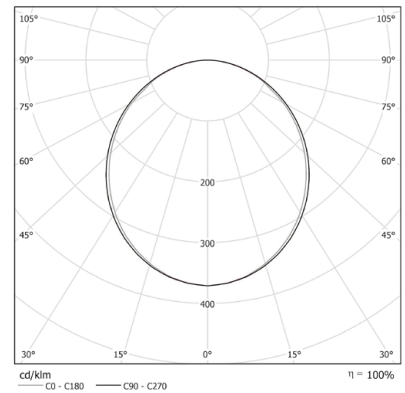

## OPTIC

PMMA diffuser for a soft emission with no shadow evident.

IP 40 **A++**

CODE		lm	inches
L1271PG24L4	24W 4000K	2352	44.29
L1271PG30L4	30W 4000K	2940	41.14
L1271PG36L4	36W 4000K	3528	66.34
L1271PG60L4	60W 4000K	5508	110.43
L1271PG66L4	66W 4000K	6468	121.46