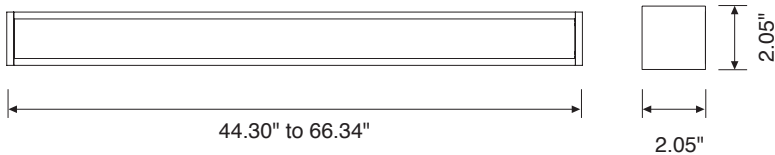

OVVIO LED PG HIGH POWER

OPTIC

PMMA diffuser for a soft emission with no shadow evident.

IP 40 **A++**