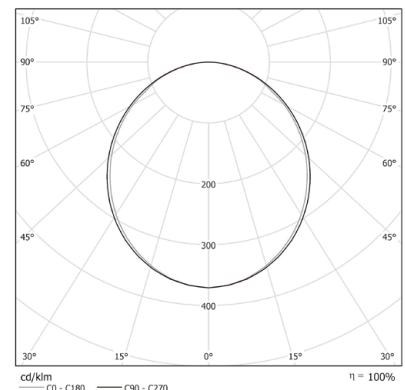

CODE		W	lm	inches
L1271PG48L4HP	48W 4000K	4752	44.29	
L1271PG60L4HP	60W 4000K	5940	55.31	
L1271PG72L4HP	72W 4000K	7128	66.34	

CODE		W	lm	inches
L1271PG48L3HP	48W 3000K	4560	44.29	
L1271PG60L3HP	60W 3000K	5700	55.31	
L1271PG72L3HP	72W 3000K	6480	66.34