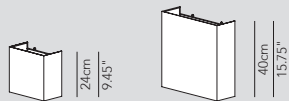

INDOOR

QUAEAP024C01

→ 25 × 13 × h 24 cm

QUAEAP040C01

→ 40 × 13 × h 40 cm

applique, wall lamp, applique, Wandleuchte, applique

→ 25

💡 1 × E27 42W HES

💡 1 × E27 15W fluo

💡 1 × E27 LED

→ 40

💡 2 × E27 42W HES

💡 2 × E27 20W fluo

💡 2 × E27 LED

INDOOR IP 20

Intertek

TECHNICALS

25cm 13cm
9.84" 5.12"

40cm 13cm
15.75" 5.12"

FINISHES

cotton

plissé classic

plissé ribbon

* on demand