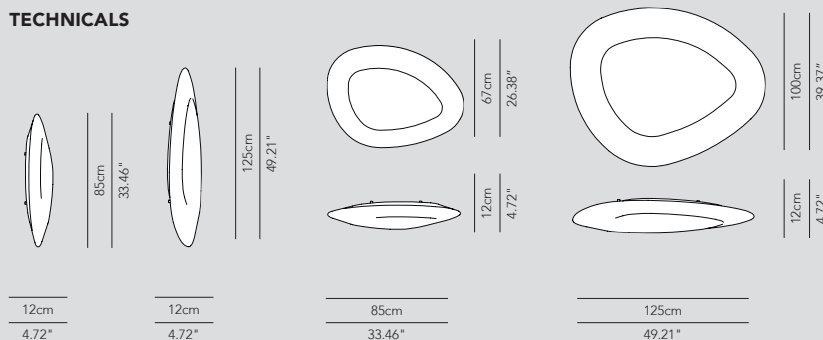

INDOOR

RINEAP085L01

→ ø 85 × h 12 cm – kg. 7,00

RINEAP125L01

→ ø 120 × h 12 cm – kg. 9,00

applique/plafoniera, wall/ceiling lamp, applique/plafonnier, Wand-/Deckenleuchte, applique/techo

→ ø 85

⚡ 2 × FC T5 1 40+22W

⚡ 2 × modulo LED 1×18+1×34,1W 3000K (5600 lm), modulo LED 1×18+1×34,1W 3000K (5600 lm)

→ ø 125

⚡ 4 × FC T5 2 × 40+2 × 22W

⚡ 4 × modulo LED 2×18 + 2×34,1W 3000K (11200 lm), modulo LED 2×18 + 2×34,1W 3000K (11200 lm)

INDOOR IP 20

* Intertek

TECHNICALS

FINISHES

- LYCRA SFODERABILE E LAVABILE A 30°
- LYCRA REMOVABLE AND WASHABLE AT 30°
- LYCRA DÉHOUSSABLE ET LAVABLE À 30°
- ABNEHMBARES UND MIT 30° WASCHBARES LYCRA.
- LYCRA DESENFUNDABLE Y LAVABLE A 30°