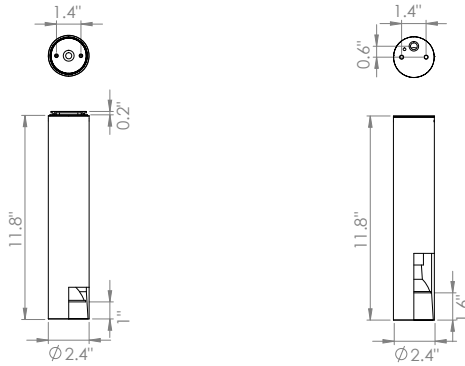

# Pop-07-Ø-06

Ceiling

**TYPE:**

**PROJECT NAME:**

---

*Ceiling lamp available in two diameters Ø 6,0cm. and Ø 12,0cm.,  
black painted (Code 02) and white painted (Code 06).*

SPECIFICATION SHEET

# Pop-07-Ø-06

Ceiling

**TYPE:**

**PROJECT NAME:**

*Code*

<b>P07.33S.XX</b>	<b>350m/A Led ©</b>
K°	3000°
lm	1175
Watt	11,2W
lm/W	105
CRI	85
	22°
IP	20

*Code*

<b>P07.210.XX</b>	<b>GU10</b>
Watt	50W
IP	20

Available in color temperature led 2700 °K

INPUT VOLTAGE 120V

INSTALLATION NOTE: Comes with 4" ROUND BACKPLATE to cover the junction box

SPECIFICATION SHEET