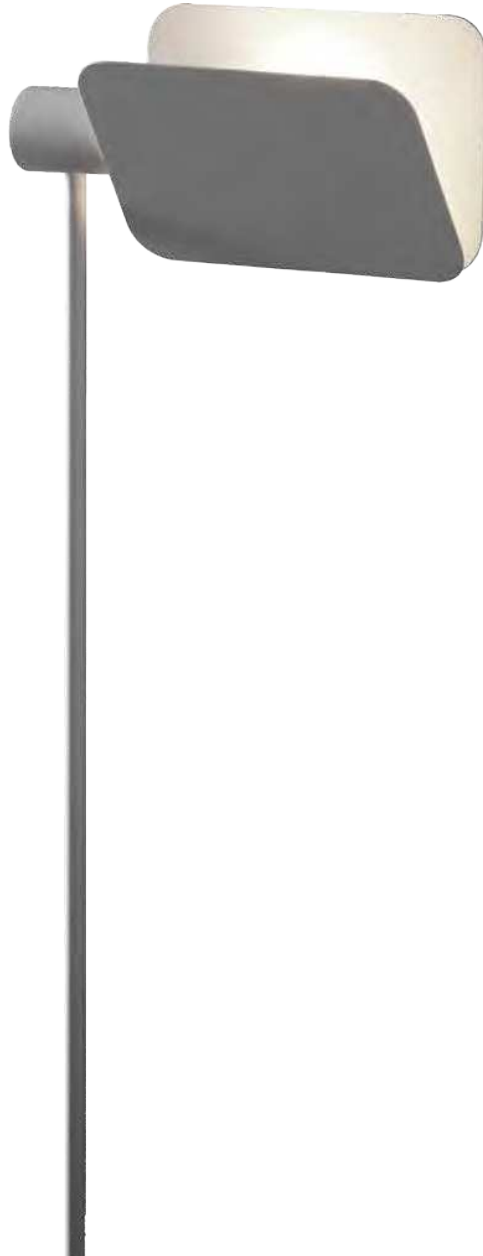

BLACKJACK

TYPE:

Floor/Table

PROJECT NAME:

design by Glenn Marys

Blackjack is an elegant and minimalist table or floor lamp designed under the motto "form follows function". The lamp is available in different heights and rotates 180 ° on the foot. The two plate -whose shape is reminiscent of playing cards- tilt separately so that the diffused light can be projected in the desired direction. Available in black and white with G9 halogen or LED.

SPECIFICATION SHEET

BLACKJACK

TYPE:

Floor/Table

PROJECT NAME:

blackjack floor

grey painted
white painted
black painted

T81F1HGL
T81F1HWL
T81F1HZL

blackjack table

grey painted
white painted
black painted

T81T1HGL
T81T1HWL
T81T1HZL