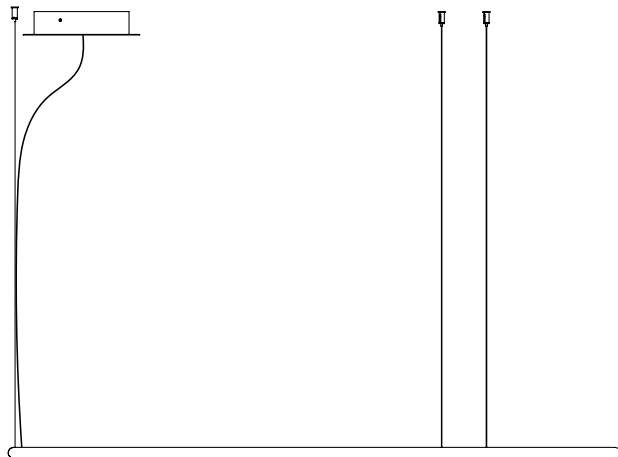

HOOLA 140

TYPE:

Suspension

PROJECT NAME:

design by Jos Muller

With its very light and minimal design hoola creates an archetypical light circle. The soft light is directed upwards and downwards while its highly efficient led-light curves along with the lamp shape. Hoola is available in 60, 100 & 140cm diameter. Hoola will be a real eyecatcher when different diameters are combined. It can be arranged in horizontal, angled or even vertical positions. The lamps can be place close to a ceiling, in free open spaces or vertically along the wall.

T92H15DWL
T92H15DZL

hoola 140 - 2700K without base/driver

white painted
black painted

T92H16DWL
T92H16DZL

hoola 140 - 2400K without base/driver

white painted
black painted

T92H18DWL
T92H18DZL

2.09" 53