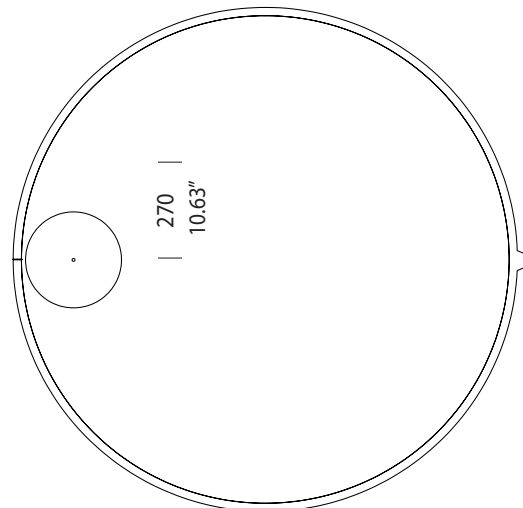

1400 55.12

SPECIFICATION SHEET