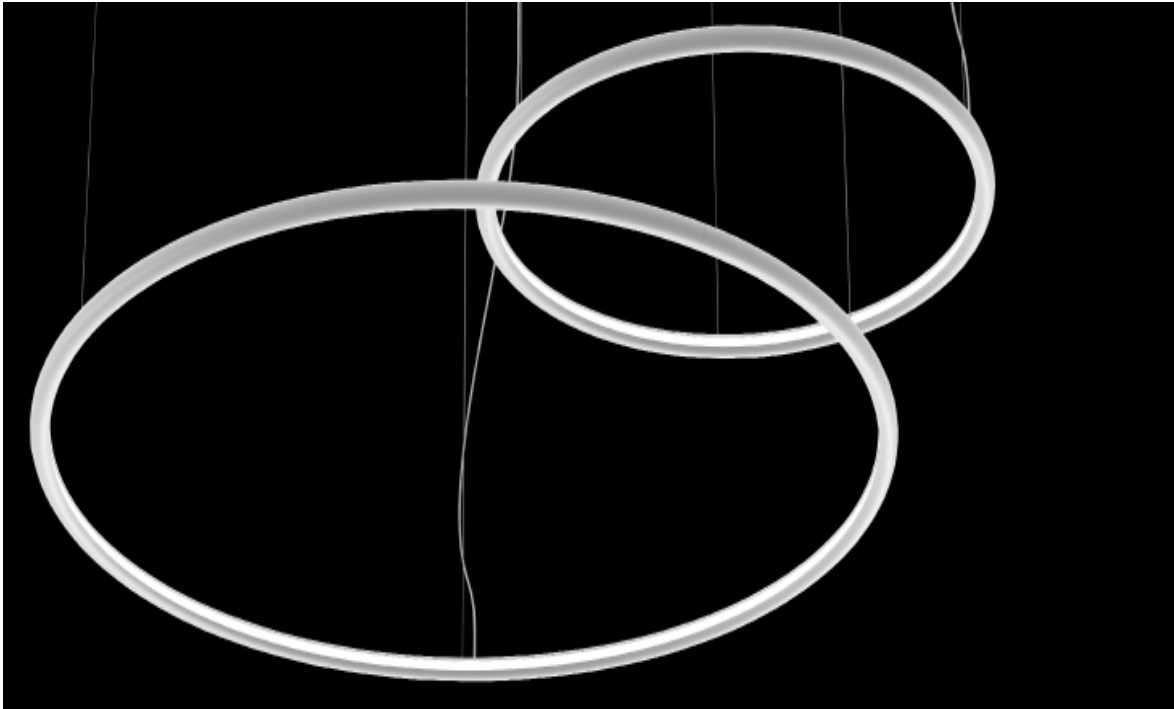

HOOLA 140

TYPE:

Suspension

PROJECT NAME:

design by Jos Muller

With its very light and minimal design hoola creates an archetypical light circle. The soft light is directed upwards and downwards while its highly efficient led-light curves along with the lamp shape. Hoola is available in 60, 100 & 140cm diameter. Hoola will be a real eyecatcher when different diameters are combined. It can be arranged in horizontal, angled or even vertical positions. The lamps can be place close to a ceiling, in free open spaces or vertically along the wall.

HOOLA 140

TYPE:

Suspension

PROJECT NAME:

hoola 140 - 3000K

white painted
black painted

T92H13DWL
T92H13DZL

hoola 140 - 3000K dim