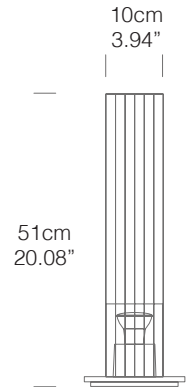

TYPE:

PROJECT NAME:

E26 FLUO/LED/HALO

Lamping

Source	E27 halo par20 bulb suggested
Total power	50W
Emission	downlight, flood
Dimming	dimnable
Voltage	120V
Materials	steel + glass

Codes

ILI HHC 11

Structure

Diffuseur

Package

LxPxH (base)	22x22x71	(8.66x8.66x27.96")
Weight (base)	4.2kg	(9.24lbs)

18cm
7.09"

SPECIFICATION SHEET

NEMO[®]

A **Luminart**[®] BRAND

WWW.NEMOLIGHTING.CA