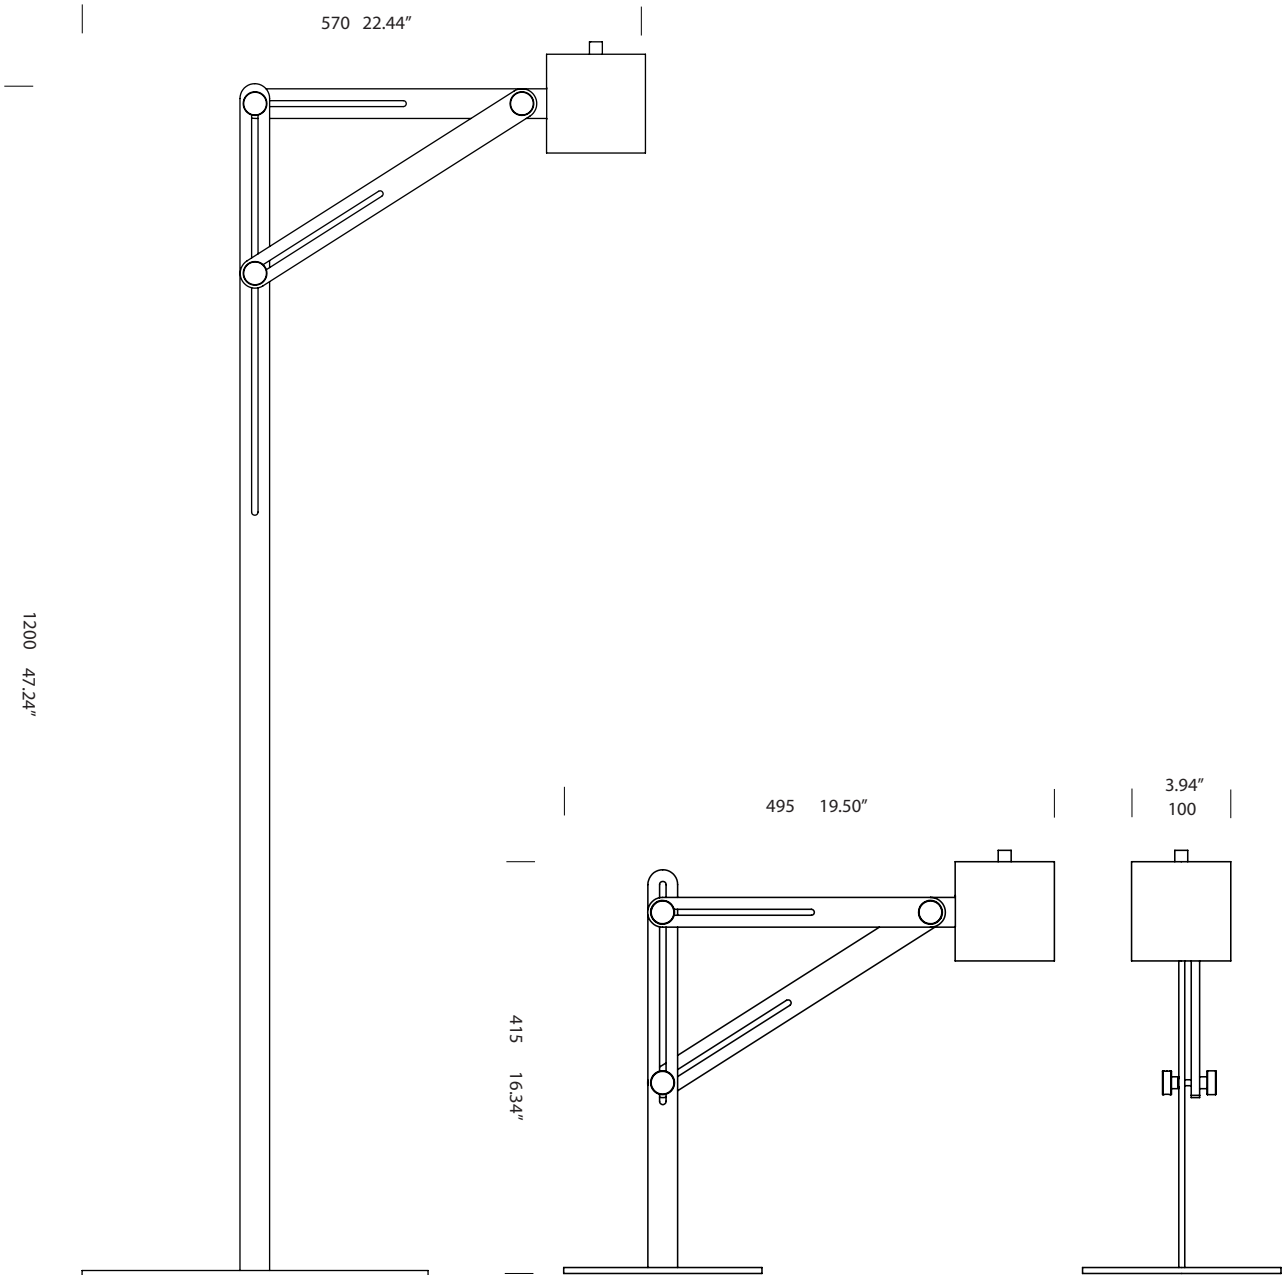

SLIDE TABLE/FLOOR

TYPE:

Table/Floor

PROJECT NAME:

design by Peter Van de Water

Slide is a table lamp with a clear and communicative design. One glance at the design is enough to tell you how to adjust it. The aluminum base and natural oak components form a triangle with slots that make it easy to slide elements and adjust the lamp's height and position. From low and pressed to high and slender, this table lamp is ideal for work environments and home offices.

SPECIFICATION SHEET

Luminart®

WWW.LUMINARTLIGHTING.COM

SLIDE TABLE/FLOOR

TYPE:

Table/Floor

PROJECT NAME:

slide

GU10

120V

50W

white painted

T83T1IWL

SPECIFICATION SHEET