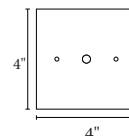

SPECIFICATION SHEET

Art.	W	V	mA	Lumen	°K Led	A cm	B cm	C cm	D cm
BLADE16.1E	4,2	120	700	480	3000	16(6.3")	10 (3.9")	1,5(0.6")	4,5(1.8")
BLADE16.2E	8,4	120	700	960	3000	16(6.3")	10 (3.9")	1,5(0.6")	4,5(1.8")
BLADE24.1E	16,8	120	700	1920	3000	24(9.4")	15 (5.9")	1,5(0.6")	5(2")
BLADE24.2E	16,8	120	700	1920	3000	24(9.4")	15 (5.9")	1,5(0.6")	5(2")

INPUT VOLTAGE 120V

INSTALLATION NOTE: Comes with 4" x 4" SQUARE BACKPLATE to cover the junction box