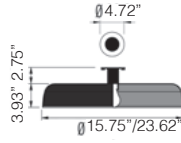

# MOMA

CEILING/WALL

**TYPE:**

**PROJECT NAME:**

IP20	Ⓛ		▽
120V	e27	4W CRI>80	dimnable IGBT - Triac
L17M40W.12L.□		∅ 15.75"	
L17M60W.12L.□		∅ 23.62"	
<i>Led color</i>		<i>Nominal lm</i>	<i>Beam spread</i>
K = 2700°		470	L = 170°

	Out	In	Diffuser color
KC	●	●	Black/Copper
WC	○	●	White/Copper
BC	●	●	Blue/Copper
GC	●	●	Green/Copper
PC	●	●	Rose/Copper
RC	●	●	Red/Copper
BP	●	●	Blue/Rose
RP	●	●	Red/Rose
PG	●	●	Rose/Green

Installation note: Comes with 4" round backplate to cover junction box