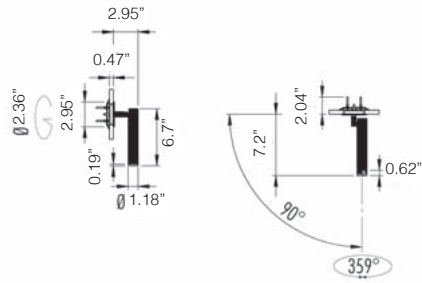

POP 12 RING

TYPE:

WALL

PROJECT NAME:

SPECIFICATION SHEET

Luminart®

WWW.LUMINARTLIGHTING.COM

POP 12 RING

TYPE:

WALL

PROJECT NAME:

IP20	MC-E=3	CE	▽	⊕
120V	6W	CRI>90		
PR12.2 ■ S. □				
■ Led color	Nominal lm	Beam spread		
2 = 2700 °K	528	S = 24°		
3 = 3000 °K	552			
4 = 4000 °K	594			

© (m-M) Converter

- DRV.500.15 (1-1) on/off
- DRV.501.50 (1-7) DALI - Push - 1...10V (Remote installation)
- DRV.502.20 (1-3) DALI
- DRV.503.20 (1-3) Push - 1...10V
- DRV.504.10 (1-1) IGBT - Triac

□ Frame	Ring
02 ● Black	● Black
06 ○ White	○ White
KC ● Black	● Copper
KS ● Black	● Brass
WC ○ White	● Copper
WS ○ White	● Brass

Installation note: Comes with 4" round backplate to cover junction box

(m-M) = min. Led unit - Max Led unit