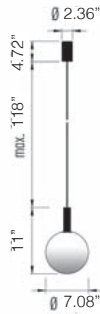

POP BIJOU

TYPE:

SUSPENSION

PROJECT NAME:

SPECIFICATION SHEET

POP BIJOU

SUSPENSION

TYPE:

PROJECT NAME:

IP40 © CUP CE ▽

120V 6W CRI>90 on/off

BJC.2 ■ S. □

■ Led color	Nominal lm	Beam spread
2 = 2700°K	528	S = 25°
3 = 3000°K	552	

□	Diffuser color	CUP canopy
02 ●	Black	Black
06 ○	White	Black
B ●	Blue	Black
C ●	Coppe	Black
G ●	Greer	Black
P ●	Rose	Black
R ●	Red	Black

Installation note: Comes with 4" round backplate to cover junction box