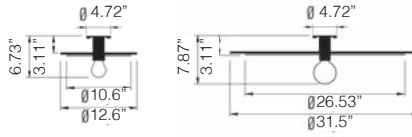

POP HOST CEILING/WALL

TYPE:

CEILING/WALL

PROJECT NAME:

SPECIFICATION SHEET

POP HOST CEILING/WALL TYPE:

CEILING/WALL

PROJECT NAME:

IP20	Ⓛ	CE	▽
120V	e27	4W CRI>80	dimnable IGBT - Triac
H32W.12L.	<input type="checkbox"/>	Ø 32cm	
H80W.12L.	<input type="checkbox"/>	Ø 80cm	
Led color	Nominal lm	Beam spread	
K = 2700°	470	L = 180°	

<input type="checkbox"/>	Up	Down	Diffuser color
KS			Black/Brass
WS			White/Brass
BS			Blue/Brass
GS			Green/Brass
PS			Rose/Brass
RS			Red/Brass

Installation note: Comes with 4" round backplate to cover junction box