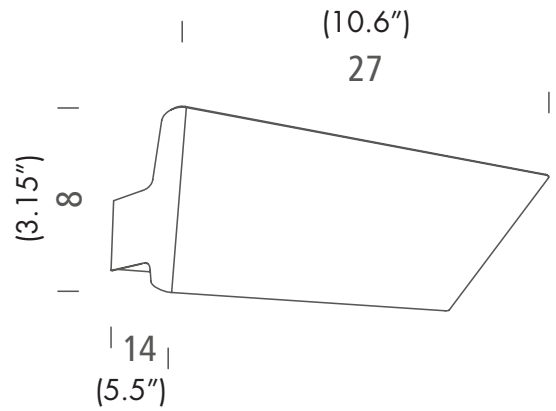

NEMO

CODE#

TYPE:

PROJECT NAME:

**WALL
E27 HALO/FLUO/LED**

source	E27
emission	up and down indirect
max power	100W
tension	230V
switching	dimmable according to bulb
note	suggested bulb E27 fluo DST

FINISHING	code	structure

white	L10NAH EWW 31	

SPECIFICATION SHEET

NEMO®

A **Luminart**® BRAND

WWW.NEMOLIGHTING.CA