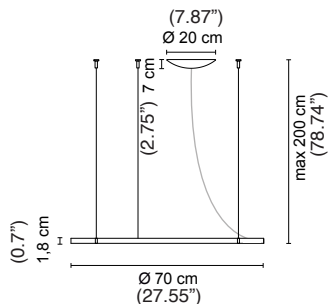

LANCIA TONDA

SUSPENSION

TYPE:

PROJECT NAME:

L671562

1,10 kg

.01	White
.02	Black
.25	Satin gold
.31	Chrome

/W LED 37,5W 5000lm 4000K

/WW LED 37,5W 4958lm 3000K

/XW LED 37,5W 4479lm 2700K

L671563

1,45 kg

.01	White
.02	Black

/W LED 54W 7200lm 4000K

/WW LED 54W 7140lm 3000K

/XW LED 54W 6450lm 2700K

L671564

2,35 kg

.01	White
.02	Black

/W LED 81W 10800lm 4000K

/WW LED 81W 10710lm 3000K

/XW LED 81W 9675lm 2700K

SPECIFICATION SHEET

Luminart