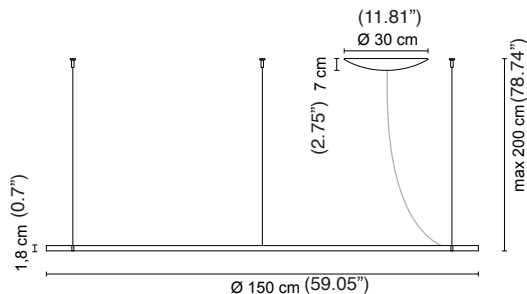

/WW LED 37,5W 4958lm 3000K

/XW LED 37,5W 4479lm 2700K

L671563

1,45 kg

.01	White
.02	Black

/W LED 54W 7200lm 4000K

/WW LED 54W 7140lm 3000K

/XW LED 54W 6450lm 2700K

L671564

2,35 kg

.01	White
.02	Black

/W LED 81W 10800lm 4000K

/WW LED 81W 10710lm 3000K

/XW LED 81W 9675lm 2700K

SPECIFICATION SHEET

Luminart