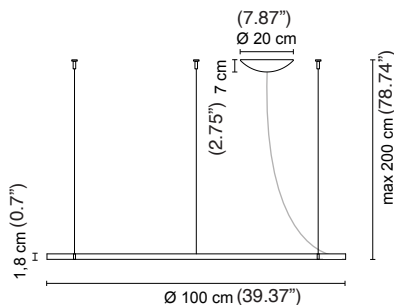

/WW LED 37,5W 4958lm 3000K

/XW LED 37,5W 4479lm 2700K

L671563

1,45 kg

.01	White
.02	Black

/W LED 54W 7200lm 4000K

/WW LED 54W 7140lm 3000K

/XW LED 54W 6450lm 2700K

L671564

2,35 kg

.01	White
.02	Black

/W LED 81W 10800lm 4000K

/WW LED 81W 10710lm 3000K

/XW LED 81W 9675lm 2700K

SPECIFICATION SHEET

Luminart