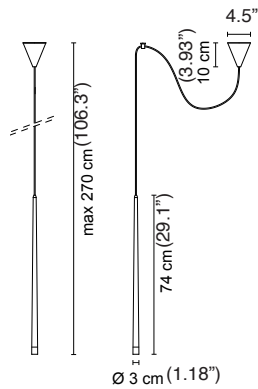

POOL

SUSPENSION

TYPE:

PROJECT NAME:

L671504 0,9 kg

- .01** White
- .02** Black
- .31** Shiny chrome
- .38** Shiny copper

LED 2W 220lm 3000K

Installation note: comes with 4.5" round backplate to cover junction box

SPECIFICATION SHEET