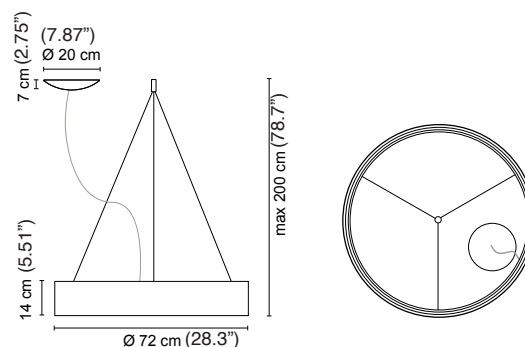

.01 White

.02.01 Out black / in white

.02.21 Out black / in satin gold

/W LED 37,5W 5000lm 4000K CRI>90

/WW LED 37,5W 4958lm 3000K CRI>90

/XW LED 37,5W 4479lm 2700K CRI>90

SPECIFICATION SHEET

L671571

3 kg

.01 White

.02.01 Out black / in white

.02.21 Out black / in satin gold

/W LED 54W 7200lm 4000K CRI>90

/WW LED 54W 7140lm 3000K CRI>90

/XW LED 54W 6450lm 2700K CRI>90

RADAR