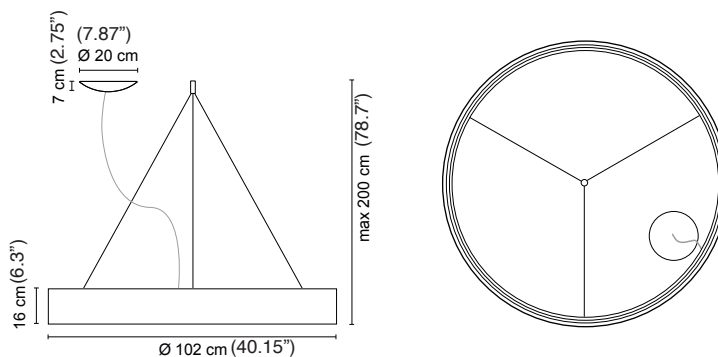

3 kg

.01 White

.02.01 Out black / in white

.02.21 Out black / in satin gold

/W LED 54W 7200lm 4000K CRI>90

/WW LED 54W 7140lm 3000K CRI>90

/XW LED 54W 6450lm 2700K CRI>90

RADAR