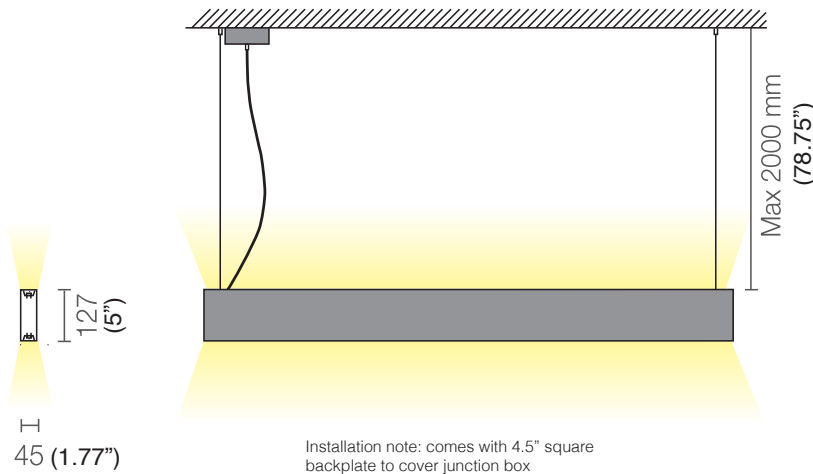

RAIL BIEMISSION

MODULAR SUSPENSION

TYPE:

PROJECT NAME:

L671545

1,3 kg

.01 White

/W LED 37,5W 1999lm up light + 3000lm down light 4000K CRI>90

/WW LED 37,5W 1982lm up light + 2975lm down light 3000K CRI>90

/XW LED 37,5W 1791lm up light + 2687lm down light 2700K CRI>90

CUSTOM SIZE

Table of available lengths. Measures are referred to complete fixtures including closing heads.

LED source 18W/mt CRI>90

L cm.	watt	2700K (XW)	lm up	down	3000K (WW)	lm up	down	4000K (W)	lm up	down
127	37,5W	1545.01/XW	1791	2687	1545.01/WW	1982	2975	1545.01/W	1999	3000
152	45W	A1545.01/150/XW	2150	3225	A1545.01/150/WW	2380	3570	A1545.01/150/W	2400	3600
177	55,5W	A1545.01/175/XW	2866	3762	A1545.01/175/WW	3173	4165	A1545.01/175/W	3200	4200
202	60W	A1545.01/200/XW	2866	4300	A1545.01/200/WW	3173	4760	A1545.01/200/W	3200	4800
227	67,5W	A1545.01/225/XW	3225	4837	A1545.01/225/WW	3570	5355	A1545.01/225/W	3600	5400
252	75W	A1545.01/250/XW	3583	5375	A1545.01/250/WW	3966	5950	A1545.01/250/W	4000	6000
277	82,5W	A1545.01/275/XW	3941	5912	A1545.01/275/WW	4363	6545	A1545.01/275/W	4400	6600
302	93W	A1545.01/300/XW	4658	6450	A1545.01/300/WW	5156	7140	A1545.01/300/W	5200	7200

The product code refers to the complete lamp.

Ceiling rose with cable, 2 closing heads and polycarbonate satin diffuser are included.

1 cm = 0.3937 inches

SPECIFICATION SHEET

Luminart®

WWW.LUMINARTLIGHTING.COM