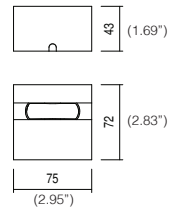

FRAME EX PLUS 2 120V