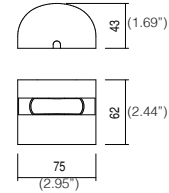

## FRAME EX PLUS 2

Material	Anticorodal aluminium body	
	PMMA lens	
Abs. Power	C.C.	1 x 3W
	24Vdc 230 version	1 x 4W
Connection	Standard version	C.C. Series 24Vdc Parallel
	120 version	120Vac Mains voltage
Wiring	Provided with 2 m cable	
Installation	On ground with mounting base and set screws (included)	
Power supply	3W - 700mA (Not included)	
	4W - 24Vdc (Not included)	
	4W - 120Vac (Integrated)	
Finishing		.01 Anodized aluminium
		.02 Matt white RAL9003
		.08 Matt black RAL9005
		.09 Corten
		.17 Anthracite
Also available		5000 K
		Red
		Green
		Blue
	Customized cable length	