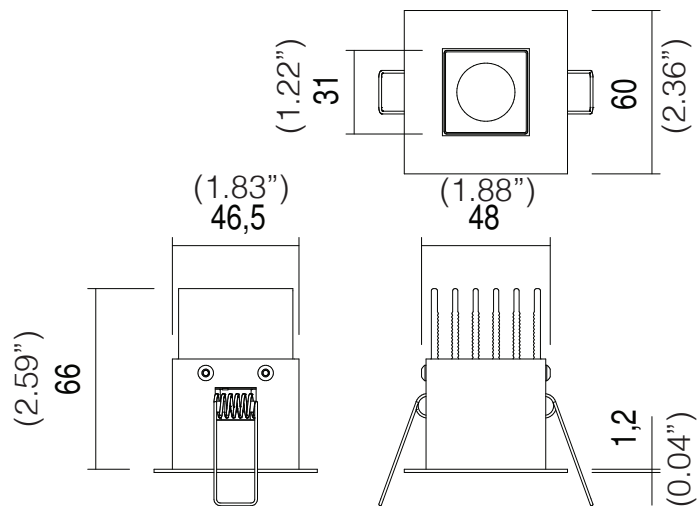

SPECIFICATION SHEET

WWW.LEDOLOGY.COM

A **Luminart** BRAND